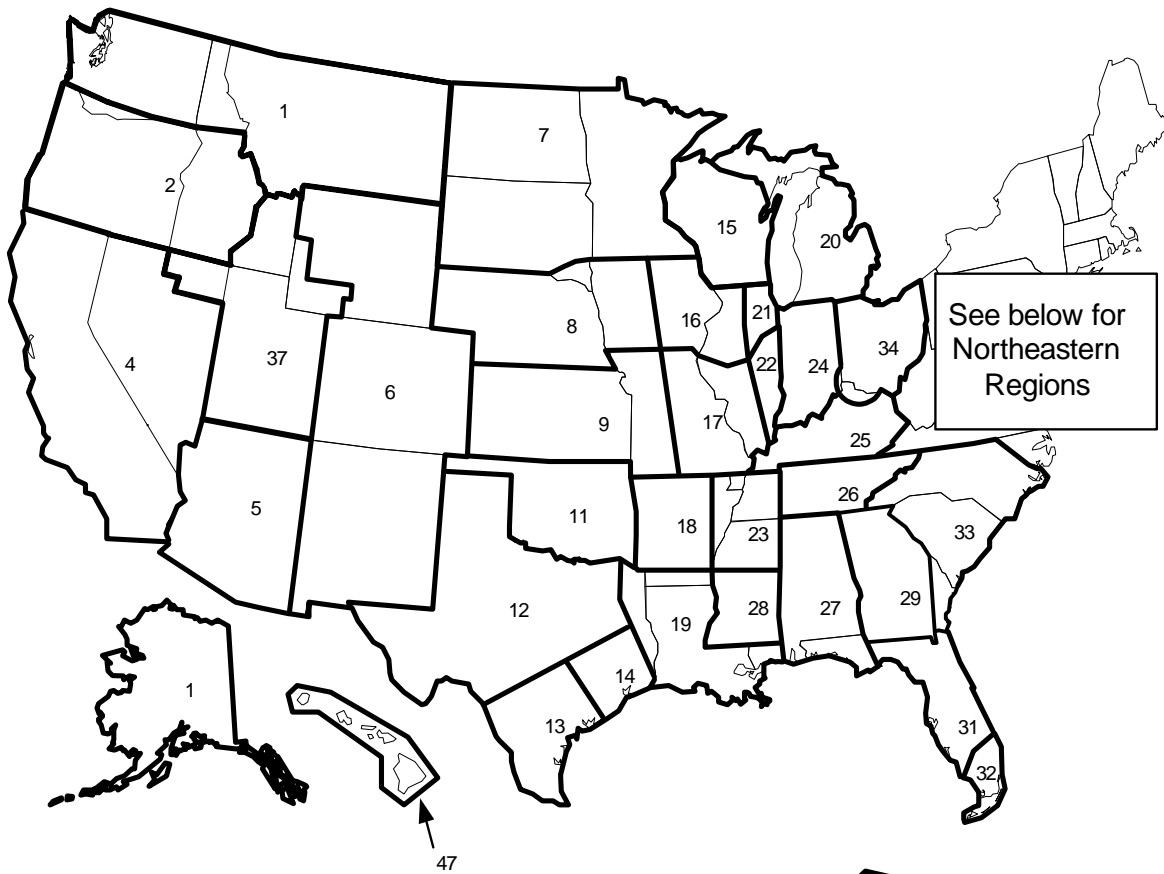

WEBSITE <http://www.frymaster.com>

(Rev: Mar 17)

* 8195026 *

Domestic Service Regions

To obtain warranty service in your locality , call the Factory Authorized Servicer (FAS) or branch nearest you **in your Service Region**. The FAS or branch may be called to arrange service , purchase parts , or offer technical assistance . If you have questions or need assistance locating your FAS or one of its branches call the **Frymaster** toll-free number (1-800-551-8633).