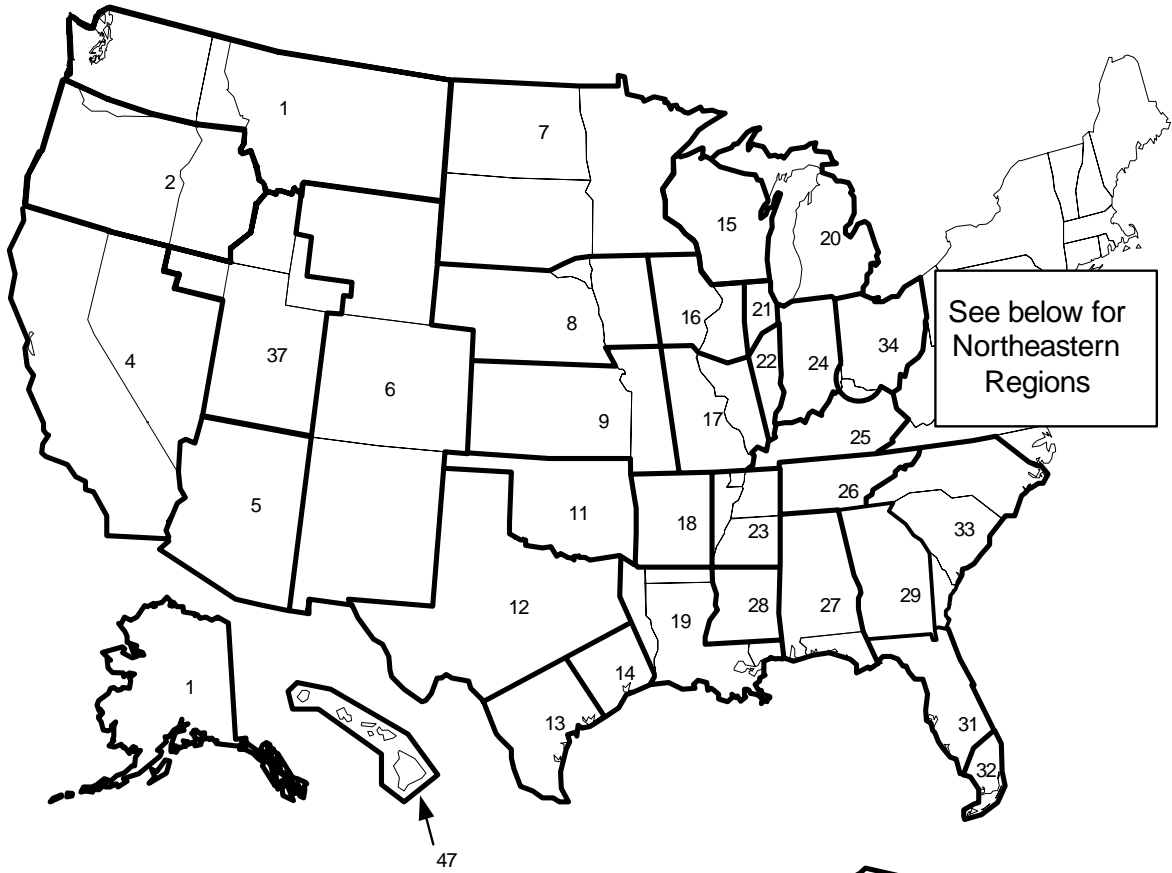

Domestic Service Regions

To obtain warranty service in your locality , call the Factory Authorized Servicer (FAS) or branch nearest you **in your Service Region**. The FAS or branch may be called to arrange service , purchase parts , or offer technical assistance . If you have questions or need assistance locating your FAS or one of its branches call the **Frymaster** toll-free number (1-800-551-8633).