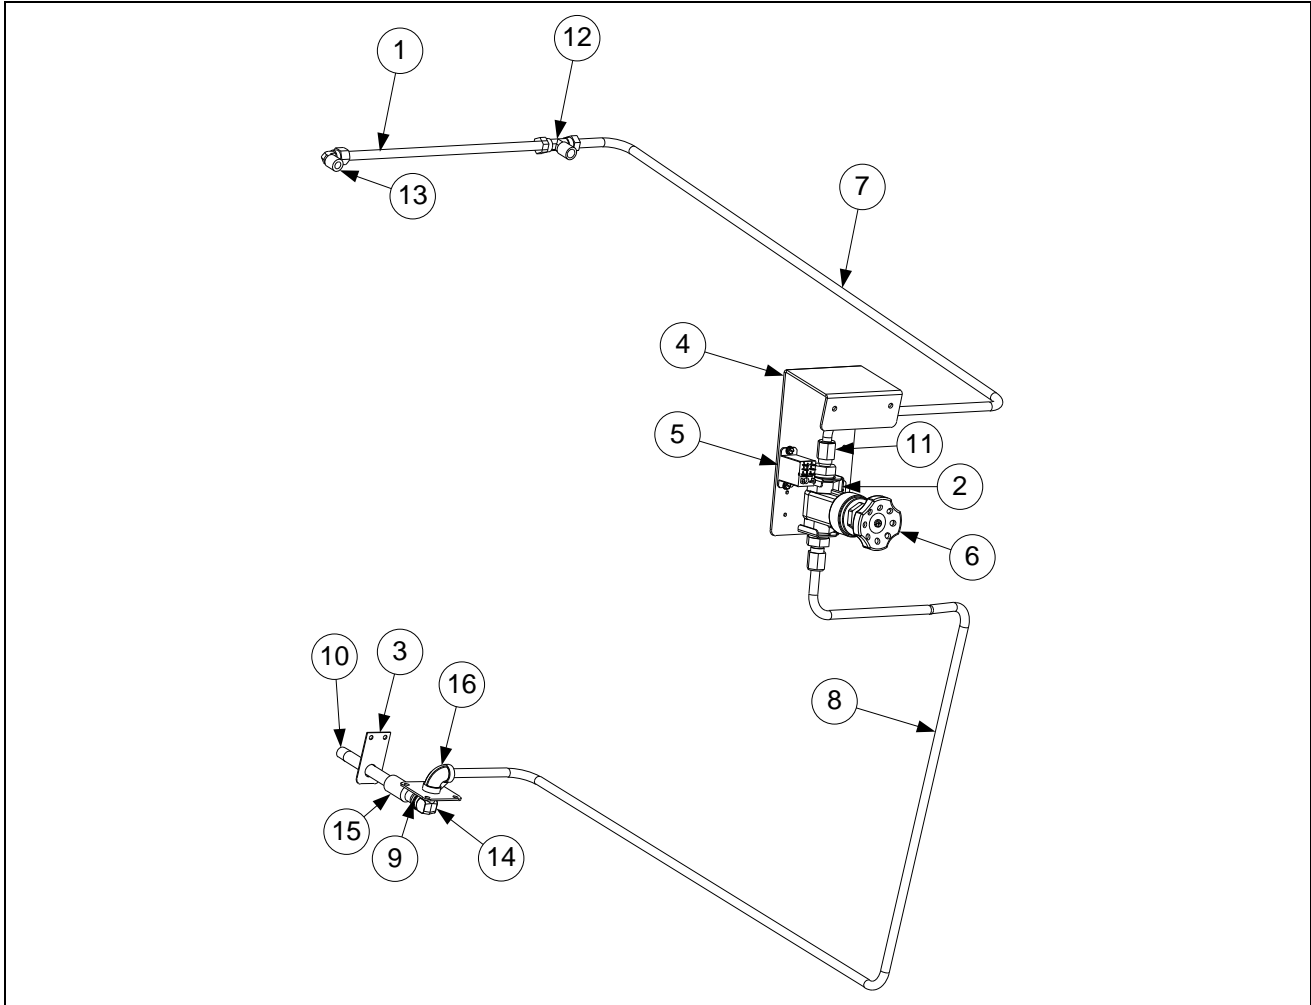

1.7 Water Supply System Components

ITEM	PART #	COMPONENT
1	2205387	Tube, Cookpot Water (GPC)
2	2207295	Bracket, Water Valve (GPC)
3	2309709	Bracket, Support Water Line GPC
4	2400787	Bracket, Center-Mount Water Valve
5	8074114	Relay, 24VAC Coil (Float Switch Relay)
6	8102684	Valve, ½ -inch Water (GPC)
7	8104424	Tubing, Water Outlet GWC T-Stat
8	8104425	Tubing, Water Inlet GWC T-Stat
9	8130471	Nipple, ¼-inch NPT x 1.5-inch Brass
10	8130473	Nipple, ¼-inch NPT x 4.0-inch Brass
11	8130852	Fitting, CC ½-inch NPT x ⅜-inch Tube Brass
12	8131023	Tee, ⅜-inch NPT Male X ⅜-inch Tube Brass
13	8131024	Elbow, ⅜-inch NPT x ⅜-inch Tube Brass
14	8131029	Elbow, ¼-inch NPT Brass Street
15	8131030	Coupling, ¼-inch NPT Brass
16	8237595	Mount, W/A Water Inlet GPC