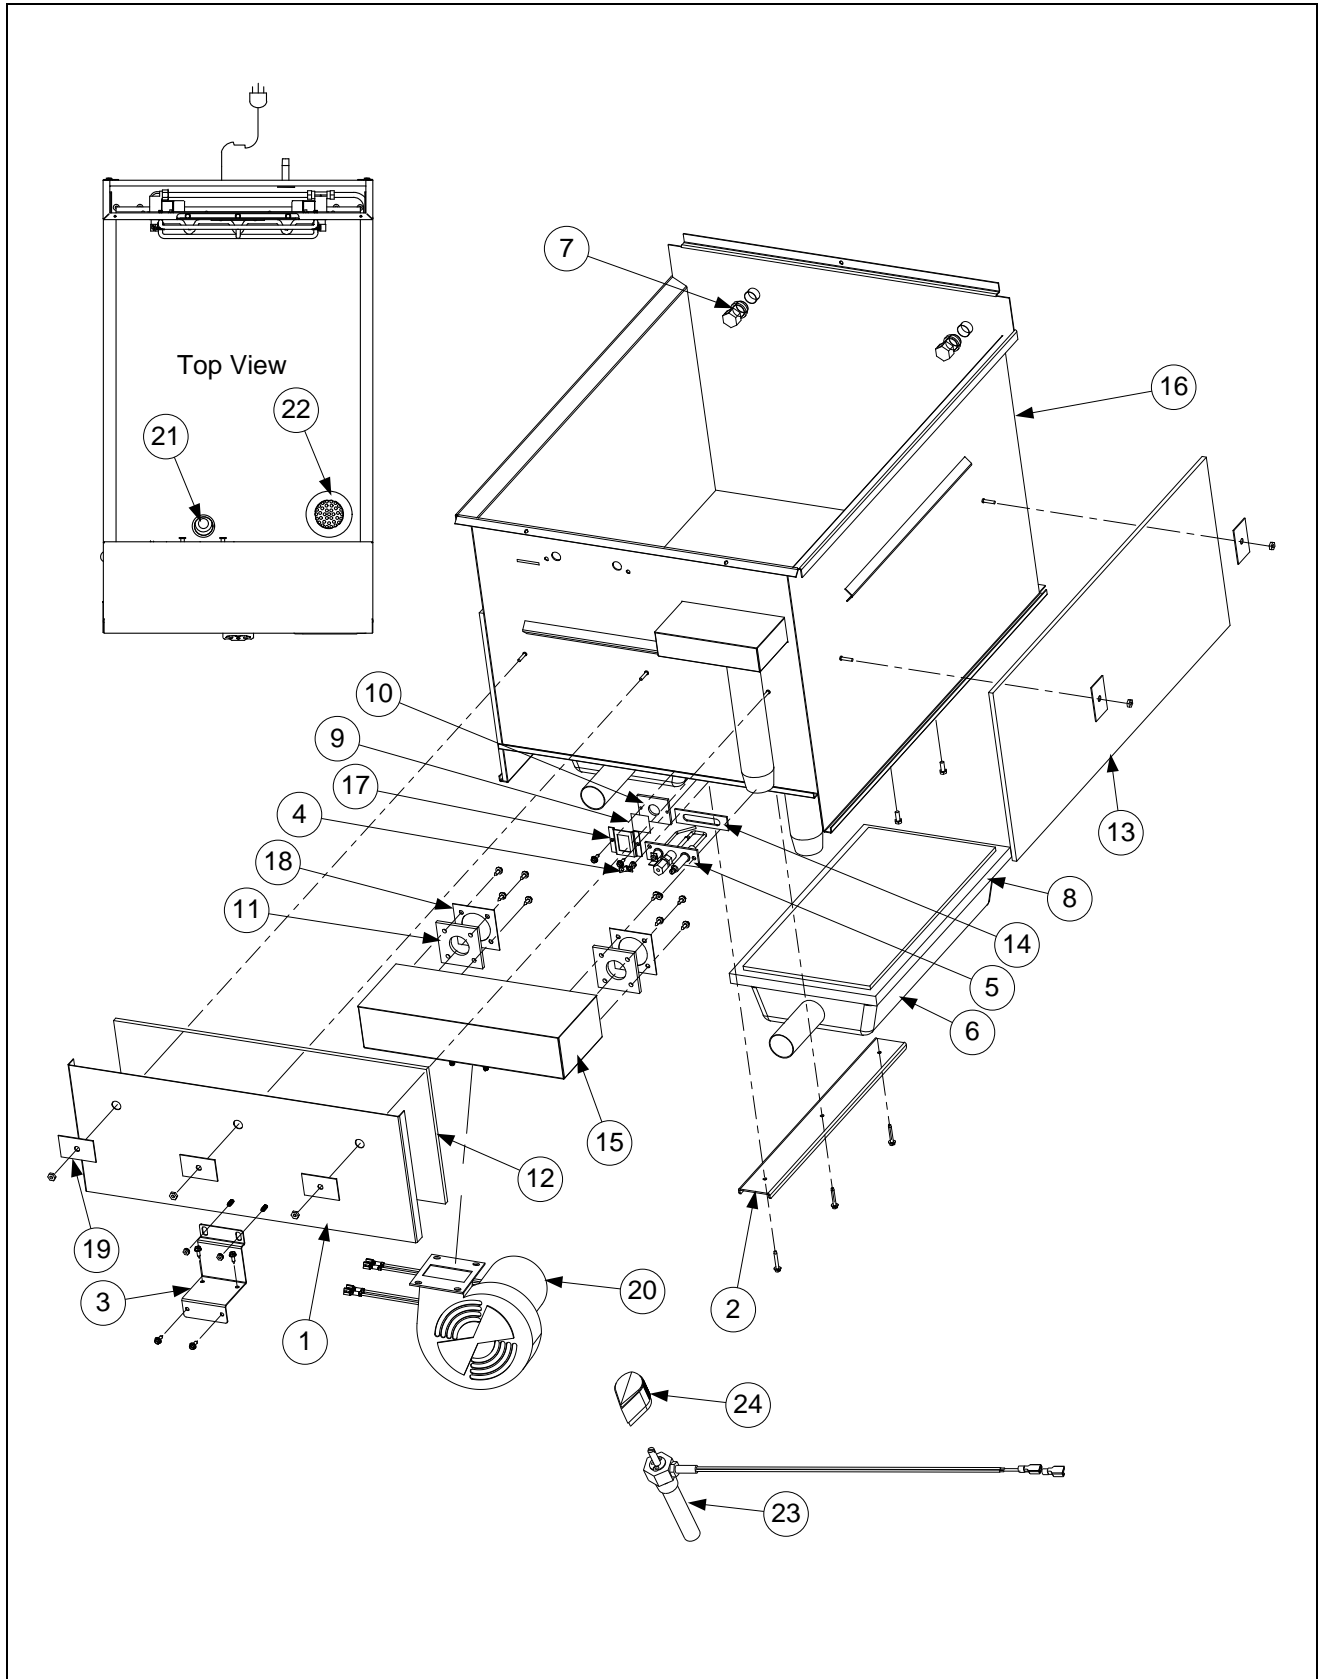

1.3 Combustion System Components

1.3 Combustion System Components cont.

ITEM	PART #	COMPONENT
		Cookpot Complete Assemblies (does not include blower (see item 20))
	1081420SP	GPC Natural Gas
	1081422	GPC Propane
	1086095	GPC Natural Gas
	1086096	GPC Propane
1	1086518	Support Assembly, Plenum
2	2206994	Bracket, Retainer Burner
3	2206995	Bracket, Support Plenum
4	8070037	Tab, Faston
5		Ignitor
	8260981	Natural Gas
	8260982	Propane Gas
6	8261072	Burner, Universal Replacement
		Orifice, Burner
*	8100386	2.10mm Propane/Butane (G30, G31) (0-4999 Ft., 0-1524M)
*	8100403	3.40mm Natural Gas (G20, G25) (0-4999 Ft., 0-1524M)
*	8100437	3.60mm Natural Gas (G20, G25) (5000 - 6999Ft., 1525-2133M)
7	8100976	Nozzle, Water Inlet
8	8160924	Insulation, Burner 14.40 inches
*	8160923	Insulation, Burner 18.00 inches
9	8140048SP	Glass, Site
10	8160053	Insulation, Site Glass
11	8160057	Gasket, Plenum H50
*	8160145	Insulation, Pot Side FBR 18
*	8160166	Insulation, Rear Bottom GSMS
12	8161034	Insulation, Front SMSG
13	8160153	Insulation, 10x24x.25 GSMS Cookpot Side
14	8160165	Insulation, Ignitor GSMS
15	8237591	Plenum Assembly GPC
16	8237590	Cookpot GPC
	8238860	Cookpot GPC
17	9001031	Retainer, Sight Glass
18	9001049	Retainer, Plenum Gasket
19	9001762	Insulation, Retainer
20		Motor, Blower
	1081540	120VAC/60 Hz
	8071712	230VAC 50/60 Hz
21	1086713	Switch, Float GWC
22	8232022	Strainer Assy
*	2600798	Guard, Probe/Float
23	1086199	Thermostat, GWC
24	8100110	Knob, Thermostat
*	8023160	Label, Thermostat Dial Plate

*Not illustrated.