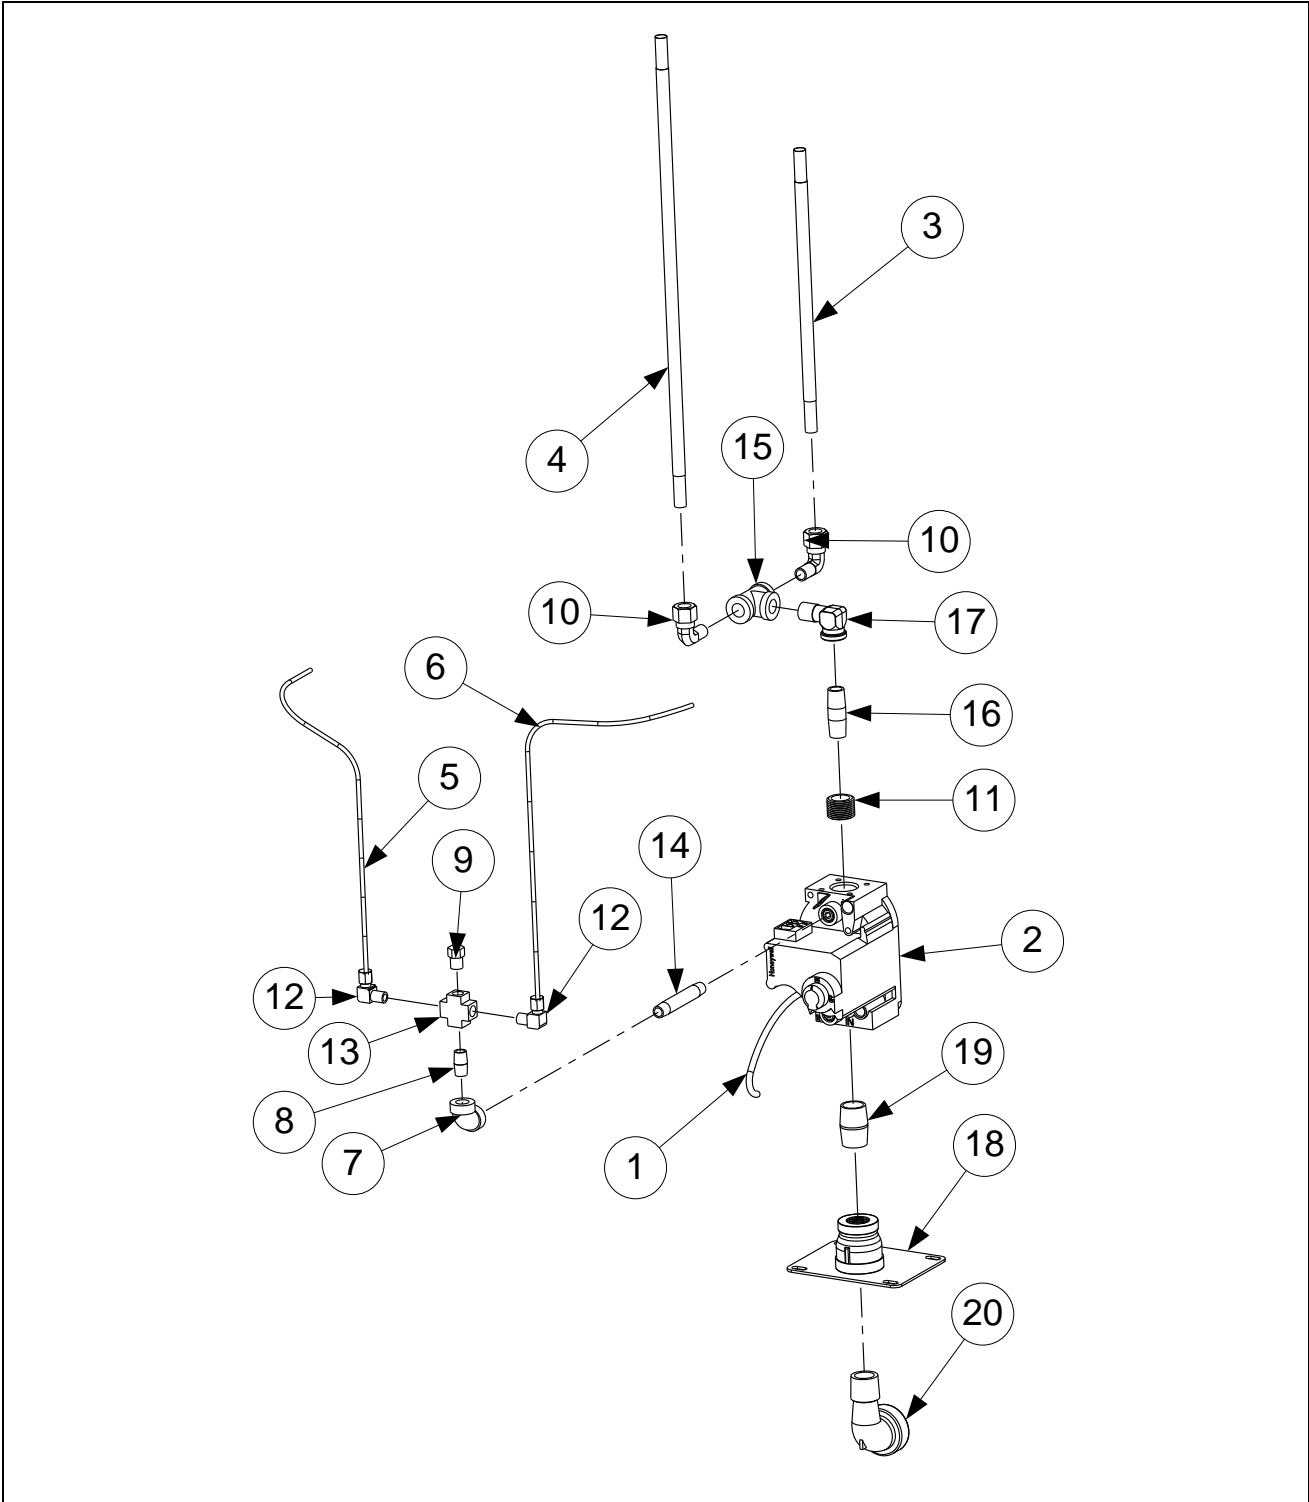

1.6 Gas Supply System Components

1.6 Gas Components cont.

ITEM	PART #	COMPONENT
1	8100691	Tube, Vent
2		Valve, Honeywell Gas (Non-CE)
	8261122	Natural
	8261123	Propane Gas
3	8101353	Flexline, 3/8-inch x 9 inch SS
4	8101355	Flexline, 3/8-inch x 15 inch SS
5	8110800	Tube, 12.50-inch Enrichment (See NOTE 1.)
6	8111197	Tube, 18-inch Enrichment (See NOTE 1.)
7	8131008	Elbow, 1/8-inch NPT 90° SS
8	8131009	Nipple, 1/8-inch NPT x Close SS
9	8131007	Plug, 1/8-inch Hex Head SS
10	8131026	Elbow, 1/4-inch NPT x 3/8-inch Tube Brass
11	8131010	Bushing, 1/2-inch to 1/4-inch Flush SS
12	8130354	Elbow, 90° 1/8-inch NPT x 1/8-inch Tube Brass
13	8130378	Fitting, 1/8-inch NPT Female Cross
14	8131011	Nipple, 1/8-inch NPT x 2.50-inch SS
15	8131028	Tee, 1/4 -inch NPT Brass
16	8130471	Nipple, 1/4-inch NPT x 1.50-inch Brass
17	8131029	Elbow, 1/4-inch Brass Street
18	8238500	Mount Welded Assembly, Gas Valve GPC
*	8069678SP	Plug, CE Honeywell Gas Valve
**	8101041	Kit, CE Valve Accessory
19	8130900	Nipple, 1/2-inch x Close NPT SS
20	8130168	Elbow, Street 90° 3/4-inch x 3/4-inch NPT BM
*	8101715	Valve, Honeywell CE Gas (Natural or Propane)

* Not illustrated.

** Contains straight and elbow flanges, o-rings, and screws for mounting flanges to valve.

NOTE 1: Items 5 and 6 are delivered straight and must be formed by the installer to fit the unit.