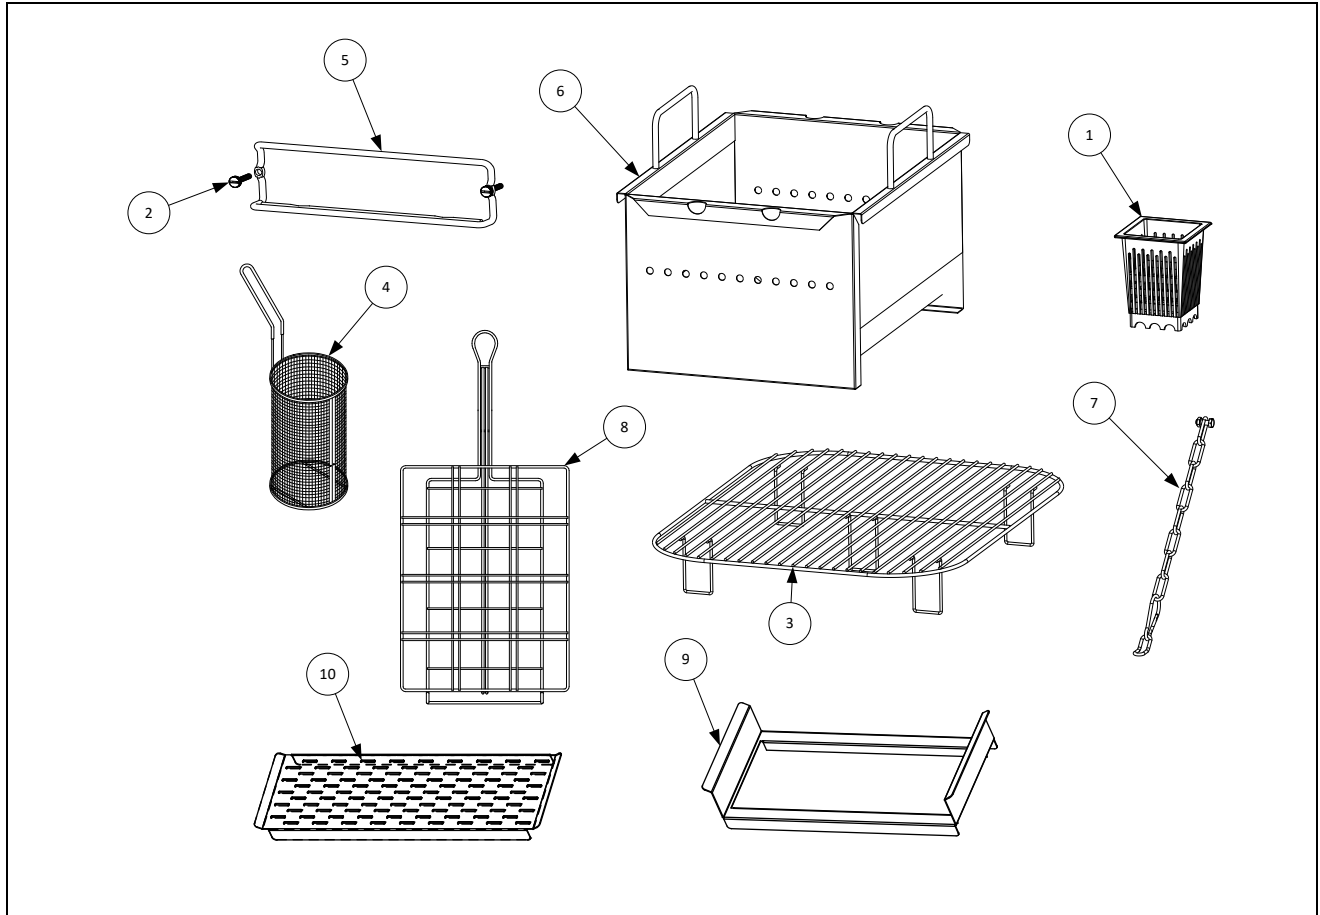

PASTA MAGIC GAS WATER COOKER

PARTS MANUAL

TABLE OF CONTENTS

CHAPTER 1: Parts List

1.1	Accessories.....	1-1
1.2	Sides, Door, Casters, Switches and Associated Components	1-2
1.3	Combustion System Components	1-3
1.4	Control Box and Related Components.....	1-5
1.5	Drain Components	1-7
1.6	Gas Supply System Components	1-8
1.7	Water Supply Components	1-10

PASTA MAGIC GAS WATER COOKER GWC PARTS

CHAPTER 1: PARTS LIST

1.1 Accessories

ITEM	PART #	COMPONENT
1	8030018	Cup, Single Pasta Portion (Beige)
2	8102229	Hanger, Wire-Form Basket
3	8030205	Rack, Support
4	8030238	Basket, 5½ x 8½ SS Round Pasta
5	8090985	Thumbscrew, ¼-20 x 1⅝
6	8237384	Basket, Pasta Bulk
7	8260900	Kit, Chain Restraint
8	8030200	Rack, 12 Portion Cup (holds 12 of item #1)
9	2105068	Insert, Pan
10	9102545	Shelf, Front Drain

1.2 Sides, Door, Casters, Switches and Associated Components

ITEM	PART #	COMPONENT
1	1081434	Door Assembly, 18.66-inch x 19.85-inch (does not include handle)
	1064067	Door Pin Assembly
	8261343	Spring, Door Hinge (Pkg. of 10)
2	2304963	Handle, Wireform Door
3	8090193	Washer, ¼-inch Nylon Flat
4	2307192	Hinge, Universal Door
*	8101105	Magnet, Door
5	1084257	Flue Cap and Insulation Assembly
	8238517	Flue Cap
	8160169	Insulation, 8.12-inch x 18-inch x .25-inch Flue Cap
	2309789	Retainer, Flue Cap Insulation
6	8242120	Topcap
7	8261118	Caster w/Brake (includes mounting hardware)
8	8261117	Caster w/o Brake (includes mounting hardware)
9	2316969	Side, Cabinet Left SS
*	2326969	Side, Cabinet Right SS
*	1081825	Back, Upper GPC Single Cabinet
*	1081826	Back, Lower GPC Single Cabinet
10	8073579	Switch, 6 Prong Carling
11	8074112	Light, Green Indicator
12	8075309	Light, Amber Indicator
13	2600621	Fascia
14	8263321	Valve Replacement K7 – Noodles – includes Valve, Fascia & Bracket
	8104496	Valve, Ball ½ NPT Brass
	1087033	Fascia, SNGL GWC Noodles T'Stat
	2401436	Mount, Bracket Water Valve Noodle
15	2601200	Cradle, Timer Bracket