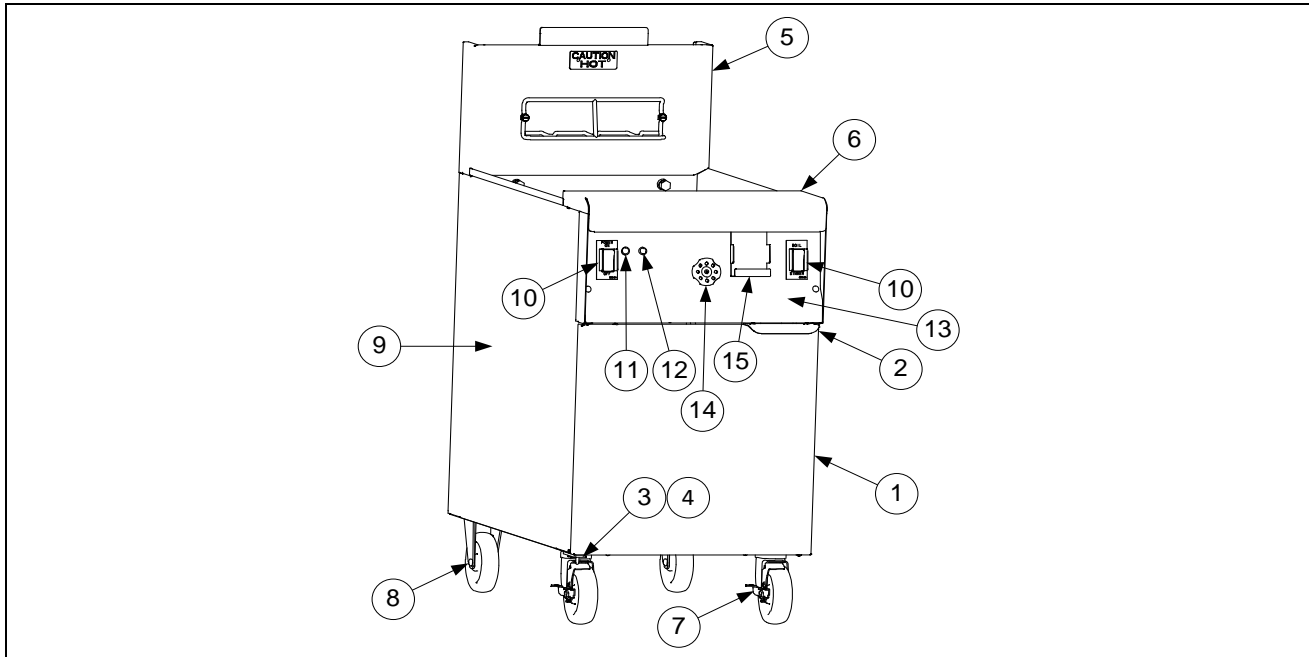

PASTA MAGIC GAS WATER COOKER

PARTS MANUAL

TABLE OF CONTENTS

CHAPTER 1: Parts List

1.1	Accessories.....	1-1
1.2	Sides, Door, Casters, Switches and Associated Components	1-2
1.3	Combustion System Components	1-3
1.4	Control Box and Related Components.....	1-5
1.5	Drain Components	1-7
1.6	Gas Supply System Components	1-8
1.7	Water Supply Components	1-10

PASTA MAGIC GAS WATER COOKER GWC PARTS

CHAPTER 1: PARTS LIST

1.1 Accessories

ITEM	PART #	COMPONENT
1	8030018	Cup, Single Pasta Portion (Beige)
2	8102229	Hanger, Wire-Form Basket
3	8030205	Rack, Support
4	8030238	Basket, 5½ x 8½ SS Round Pasta
5	8090985	Thumbscrew, ¼-20 x 1⅝
6	8237384	Basket, Pasta Bulk
7	8260900	Kit, Chain Restraint
8	8030200	Rack, 12 Portion Cup (holds 12 of item #1)
9	2105068	Insert, Pan
10	9102545	Shelf, Front Drain

1.2 Sides, Door, Casters, Switches and Associated Components

ITEM	PART #	COMPONENT
1	1081434	Door Assembly, 18.66-inch x 19.85-inch (does not include handle)
	1064067	Door Pin Assembly
	8261343	Spring, Door Hinge (Pkg. of 10)
2	2304963	Handle, Wireform Door
3	8090193	Washer, ¼-inch Nylon Flat
4	2307192	Hinge, Universal Door
*	8101105	Magnet, Door
5	1084257	Flue Cap and Insulation Assembly
	8238517	Flue Cap
	8160169	Insulation, 8.12-inch x 18-inch x .25-inch Flue Cap
	2309789	Retainer, Flue Cap Insulation
6	8242120	Topcap
7	8261118	Caster w/Brake (includes mounting hardware)
8	8261117	Caster w/o Brake (includes mounting hardware)
9	2316969	Side, Cabinet Left SS
*	2326969	Side, Cabinet Right SS
*	1081825	Back, Upper GPC Single Cabinet
*	1081826	Back, Lower GPC Single Cabinet
10	8073579	Switch, 6 Prong Carling
11	8074112	Light, Green Indicator
12	8075309	Light, Amber Indicator
13	2600621	Fascia
14	8263321	Valve Replacement K7 – Noodles – includes Valve, Fascia & Bracket
	8104496	Valve, Ball ½ NPT Brass
	1087033	Fascia, SNGL GWC Noodles T'Stat
	2401436	Mount, Bracket Water Valve Noodle
15	2601200	Cradle, Timer Bracket