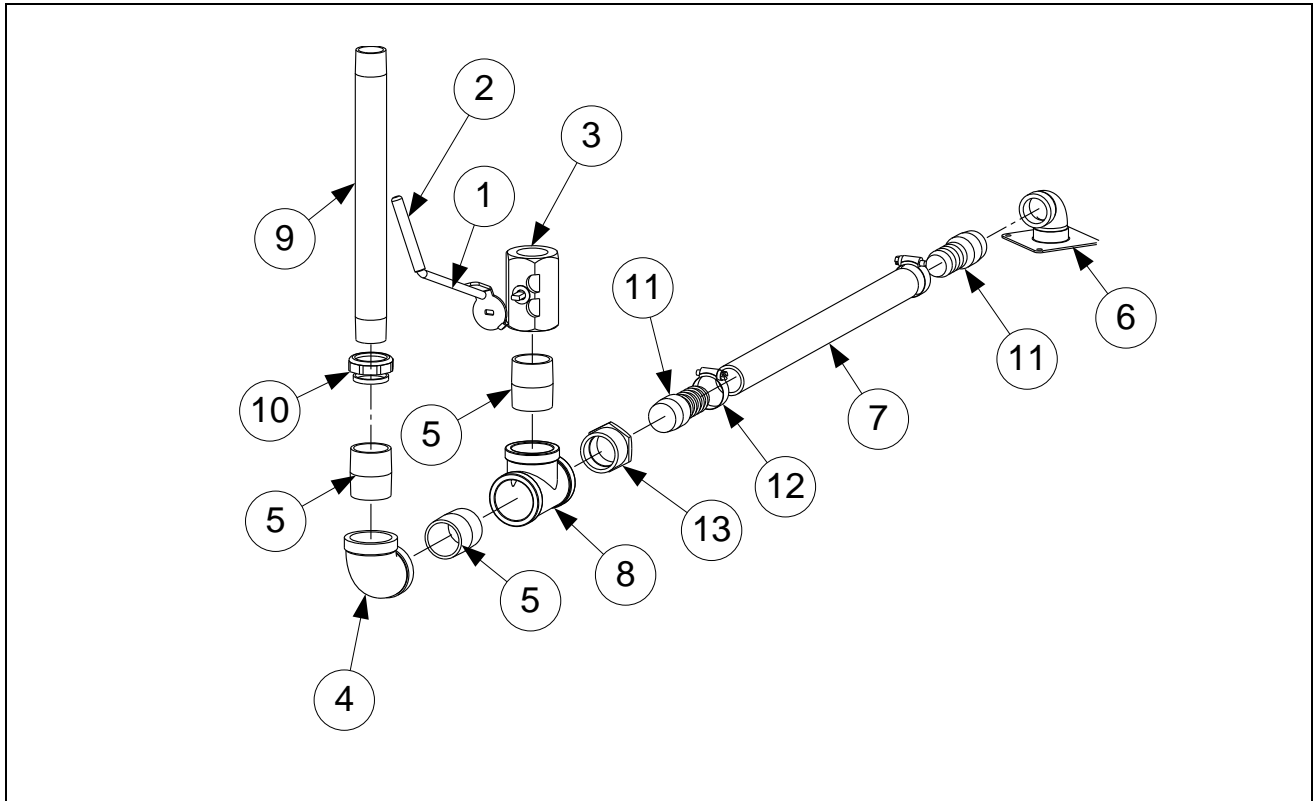

1.5 Drain Components

ITEM	PART #	COMPONENT
	1081430SP	Drain Assy, GSMS Single Euro
1	8237996	Handle, Drain Valve GPC
2	8160639	Cap, Vinyl Red 5/16" x 3 inch
3	8101825	Valve, 1 1/4-inch x 1 1/4-inch SS Drain
4	8130994	Elbow, 1 1/4-inch NPT 90° Galv.
5	8130996	Nipple, 1 1/4-inch NPT Close
6	8238495	Plate, Welded Assembly, Drain GPC
7	8160852	Hose, Drain GPC 16 1/2 -inch
8	8130997	Tee, 1 1/4-inch Galv.
9	8130451	Nipple, 1 1/4-inch BM x 12-inch Chrome/Brass
10	8130453	Nut, Slip 1 1/4-inch Chrome/Stainless
11	8130525	Fitting, Barb 1-inch to Hose
12	8090374	Clamp, Hose
13	8130998	Bushing, 1-inch x 1 1/4-inch Hex Galv.