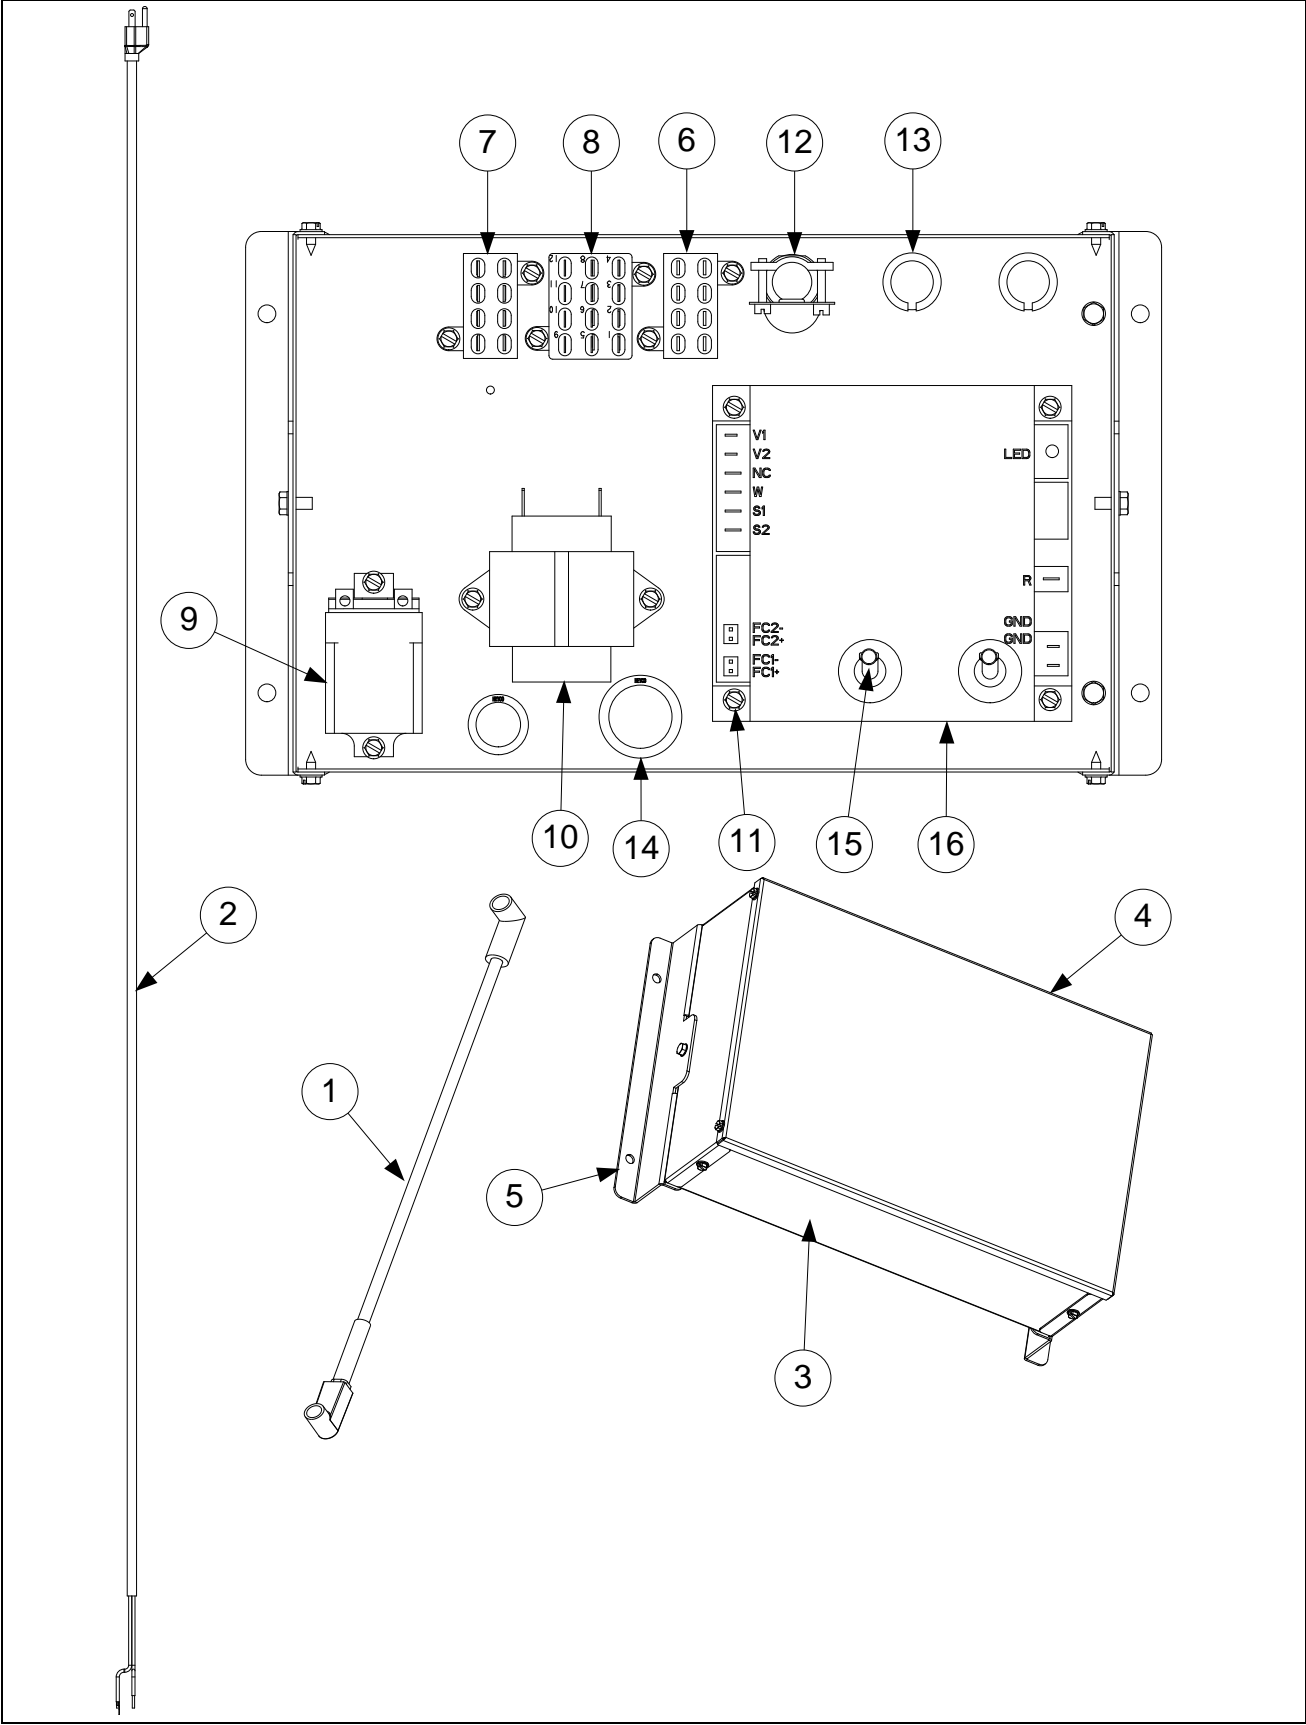

*Not illustrated.

1.4 Control Box and Related Components

1.4 Control Box and Related Components cont.

ITEM	PART #	COMPONENT
		Component Assembly Boxes
	1081506	Component Box Assy, 120V Non-BL GPC
	1081546	Component Box Assy, 230V Non-BL GPC
1	1060677SP	Cable, Ignition 36" (used with Item 16 – also requires Item 15) (two required for each 8074943 Ignition Module)
*	W1C585SP	Flame sensor wire
2		Cordset
	1081541	120VAC (illustrated)
	1081547	208-240VAC (not illustrated)
3	2309699	Box, Component
4	2309701	Cover, Box Component
5	2309700	Mount, Component Box
6	8070067	Block, Terminal 8 pin
7	8070255	Terminal Strip
8	8070276	Block, Terminal 20-pin
9	8070670	Relay, DPDT 24V Heat Relay
10		Transformer
	8070800	120VAC/24VAC, 50/60 Hz, 50VA
	8070680	208-240VAC/24VAC, 50/60 Hz, 20VA
11	8100045	Bushing, .875 Hole 11/16
12	8071612	Clamp, 3/8 Connector
13	8071926	Bushing, Split .875
14	8072469	Bushing, Heyco 1" ID
15	8073484	Connector, Rajah (two required for each 8074943 Ignition Module)
16	8074943	Module, Fenwal Pasta Dual-Spark FV Ignition
*	WIR0944	Wiring Assembly, 120V
*	WIR0945	Wiring Assembly, 208-240V
*	WIR1107	Wiring Assembly, 120V Noodles w/ Thermostat
*	1081539	Harness, Computer/Component Non-Basket Lift GPC