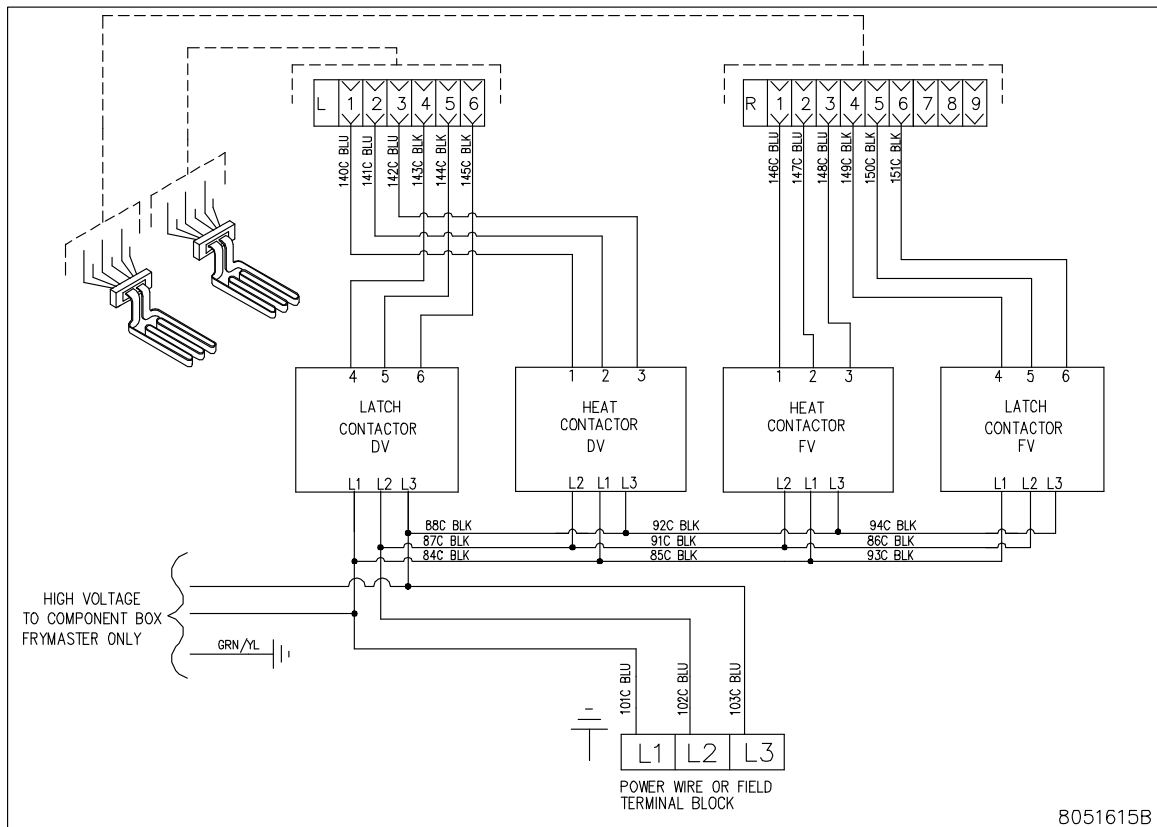

1.2 BIELA14-T Series GEN III LOV™ Simplified Communication Wiring

8052138A

1.3 Contactor Box - Delta Configuration

FULL VAT

DUAL VAT

1.4 Contactor Box - WYE Configuration

FULL VAT

DUAL VAT