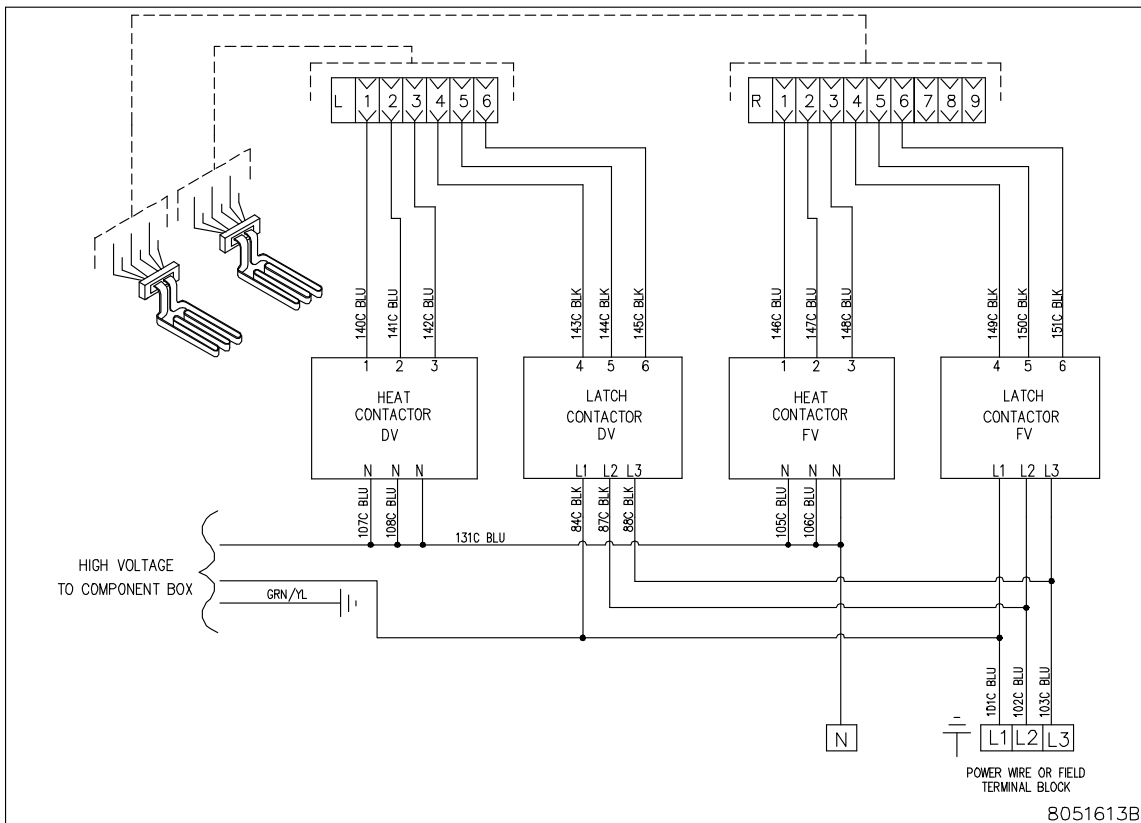

BIELA14-T SERIES GEN III LOV™ ELECTRIC FRYER

Table of Contents

SECTION 1: Wiring Diagrams

- 1.1 BIELA14-T Series GEN III LOV™ Simplified Wiring 1-1
- 1.2 BIELA14-T Series GEN III LOV™ Simplified Communication Wiring 1-2
- 1.3 Contactor Box-Delta Configuration 1-3
- 1.4 Contactor Box-WYE Configuration 1-4
- 1.5 Solid Shortening Melting Unit Wiring 1-5

1.2 BIELA14-T Series GEN III LOV™ Simplified Communication Wiring

8052138A

1.3 Contactor Box - Delta Configuration

FULL VAT

DUAL VAT

1.4 Contactor Box - WYE Configuration

FULL VAT

DUAL VAT