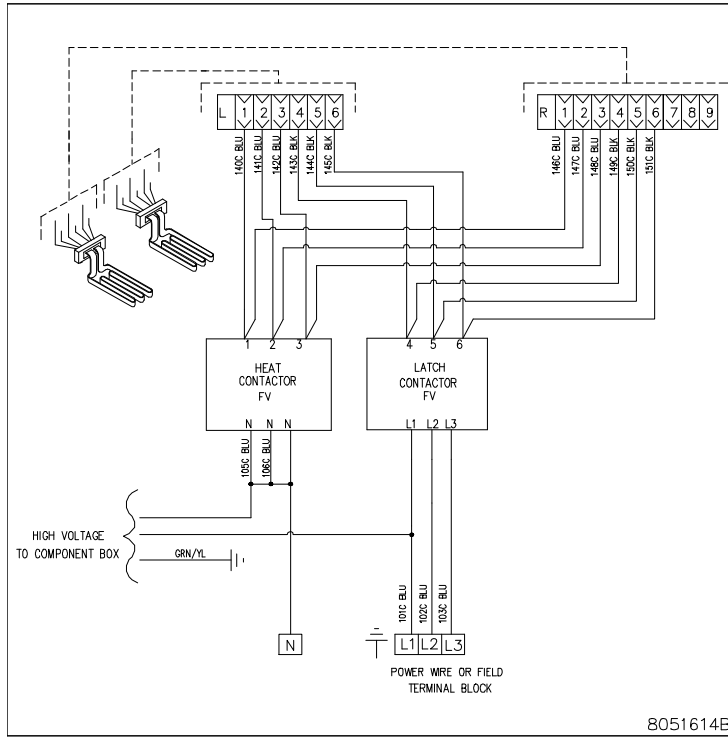

BIELA14-T SERIES GEN III LOV™ ELECTRIC FRYER

Table of Contents

SECTION 1: Wiring Diagrams

- 1.1 BIELA14-T Series GEN III LOV™ Simplified Wiring 1-1
- 1.2 BIELA14-T Series GEN III LOV™ Simplified Communication Wiring 1-2
- 1.3 Contactor Box-Delta Configuration 1-3
- 1.4 Contactor Box-WYE Configuration 1-4
- 1.5 Solid Shortening Melting Unit Wiring 1-5

1.2 BIELA14-T Series GEN III LOV™ Simplified Communication Wiring

8052138A

1.3 Contactor Box - Delta Configuration

FULL VAT

DUAL VAT

1.4 Contactor Box - WYE Configuration

FULL VAT

DUAL VAT