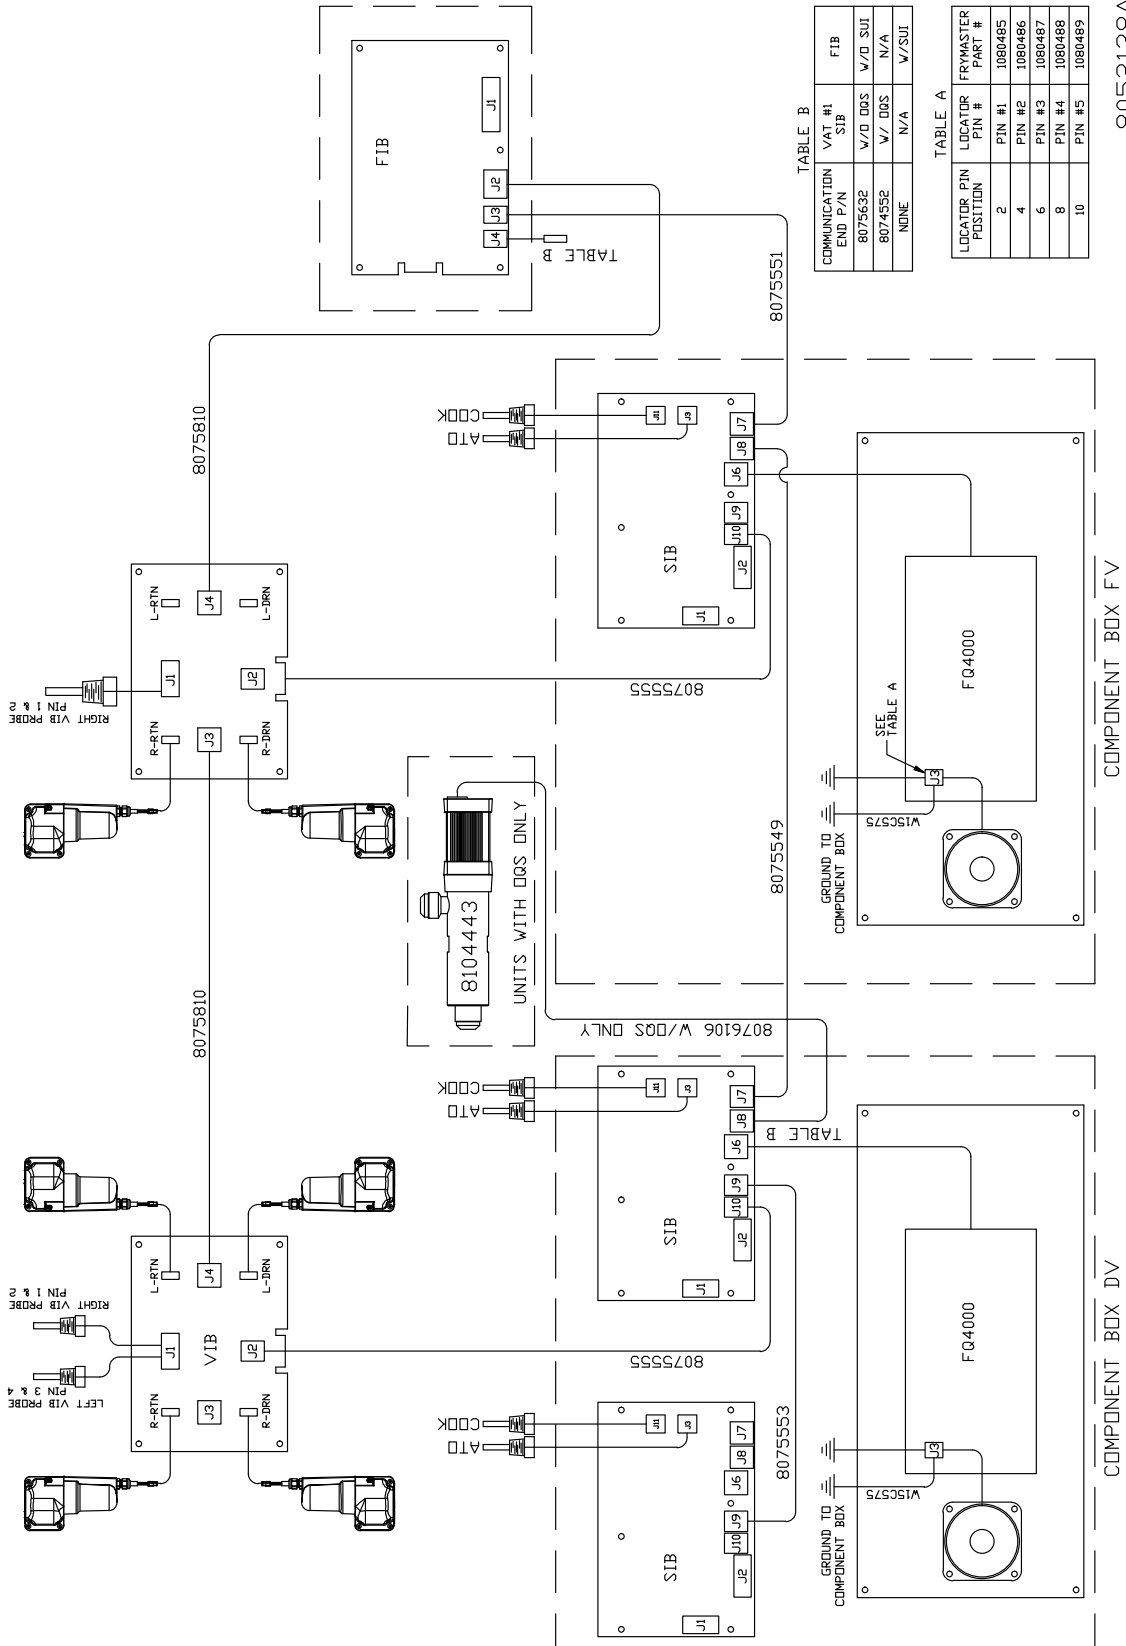

1.2 BIELA14-T Series GEN III LOV™ Simplified Communication Wiring

8052138A