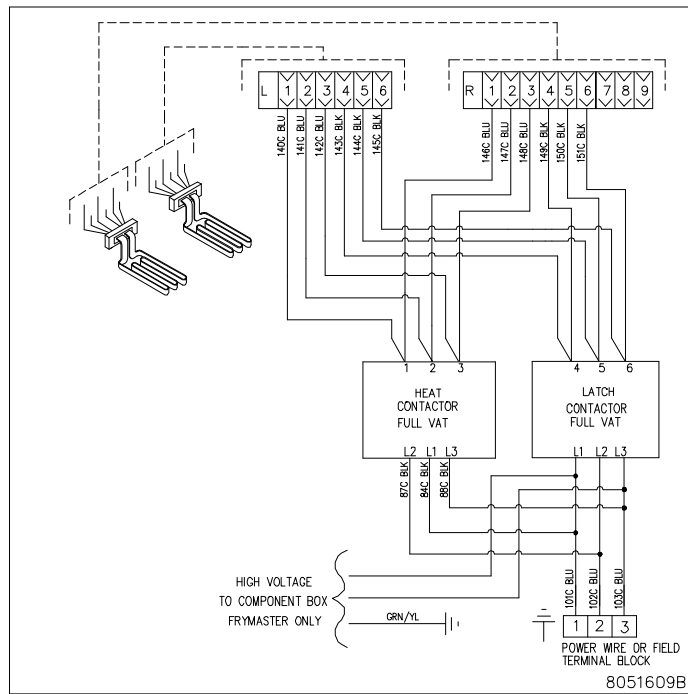

BIELA14-T SERIES GEN III LOV™ ELECTRIC FRYER

Table of Contents

SECTION 1: Wiring Diagrams

- 1.1 BIELA14-T Series GEN III LOV™ Simplified Wiring 1-1
- 1.2 BIELA14-T Series GEN III LOV™ Simplified Communication Wiring 1-2
- 1.3 Contactor Box-Delta Configuration 1-3
- 1.4 Contactor Box-WYE Configuration 1-4
- 1.5 Solid Shortening Melting Unit Wiring 1-5

1.2 BIELA14-T Series GEN III LOV™ Simplified Communication Wiring

8052138A

1.3 Contactor Box - Delta Configuration

FULL VAT

DUAL VAT

1.4 Contactor Box - WYE Configuration

FULL VAT

DUAL VAT