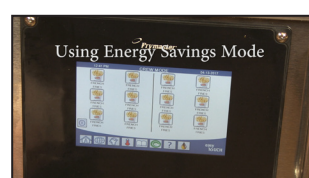

## FilterQuick with FQ4000 Quick Reference

Cooking

Clean and Filter

Low JIB

Navigating Controller

Manual Top Off

Move a smartphone with QR-scanning software over a QR-code to see a short video on a fryer operation. The videos can be accessed one at a time with the codes or selected from the viewer menu when any of these are playing.

Yes to Filter Now

Oil Quality Check

Filter Pan Prep

Changing Menus, Products

Energy Savings Mode