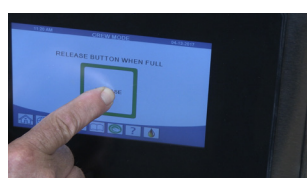

## FilterQuick with FQ4000 Quick Reference

Cooking

Clean and Filter

Low JIB

Navigating Controller

Manual Top Off

Move a smartphone with QR-scanning software over a QR-code to see a short video on a fryer operation. The videos can be accessed one at a time with the codes or selected from the viewer menu when any of these are playing.

**NOTE:** QR code readers are sensitive, quick to react. Cover adjacent codes, if necessary, to ensure you open the video you want.

Other FilterQuick videos, such as in-line filter cleaning (below), can also be found on Frymaster's Channel.