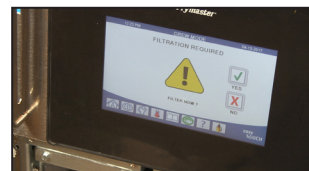

## FilterQuick with FQ4000 Quick Reference

Cooking

Clean and Filter

Low JIB

Navigating Controller

Manual Top Off

Move a smartphone with QR-scanning software over a QR-code to see a short video on a fryer operation. The videos can be accessed one at a time with the codes or selected from the viewer menu when any of these are playing.

**NOTE:** QR code readers are sensitive, quick to react. Cover adjacent codes, if necessary, to ensure you open the video you want.

Other FilterQuick videos, such as in-line filter cleaning (below), can also be found on Frymaster's Channel.