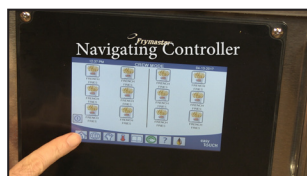

## FilterQuick with FQ4000 Quick Reference

Cooking

Clean and Filter

Low JIB

Navigating Controller

Manual Top Off

Move a smartphone with QR-scanning software over a QR-code to see a short video on a fryer operation. The videos can be accessed one at a time with the codes or selected from the viewer menu when any of these are playing.

**NOTE:** QR code readers are sensitive, quick to react. Cover adjacent codes, if necessary, to ensure you open the video you want.

Other FilterQuick videos, such as in-line filter cleaning (below), can also be found on Frymaster's Channel.