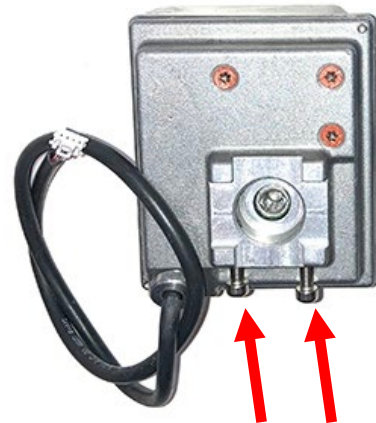

Service Bulletin

Subject: New Square Rotary Actuators

Models: 30lb Electric Touch Screen Fryers

3/24/2023

Frymaster 30lb Electric Touch Screen fryers have switched from the **BLUE** (PN 8075809) and **BLACK** (PN 8075808) rotary actuators to **GRAY** square rotary actuators (PN **130013720**).

When replacing an actuator, it is best to replace with the same type of actuator that was removed.

However, the **GRAY** square rotary actuators can be used for replacements in place of the **BLACK** and **BLUE** rotary actuators that are used on the returns and drains of **Electric 30lb Touch Screen Fryers**. The **GRAY** square rotary actuator can also be used on **some** return valves, on **some** gas touch screen fryers.

The **GRAY** square rotary actuators are held in place with two (2) set screws just like the **BLACK** and **BLUE** rotary actuators (see photo above).

GRAY Square Actuator set screws

Gray Square Actuator attached to drain valve