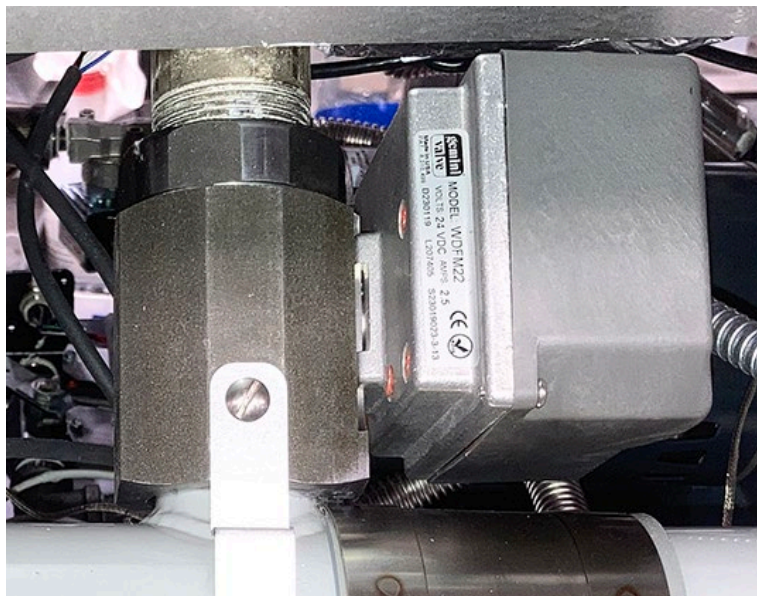

Service Bulletin

Subject: New Square Rotary Actuators

Models: 30lb Electric Touch Screen Fryers

3/24/2023

Frymaster 30lb Electric Touch Screen fryers have switched from the **BLUE** (PN 8075809) and **BLACK** (PN 8075808) rotary actuators to **GRAY** square rotary actuators (PN **130013720**).

When replacing an actuator, it is best to replace with the same type of actuator that was removed.

However, the **GRAY** square rotary actuators can be used for replacements in place of the **BLACK** and **BLUE** rotary actuators that are used on the returns and drains of **Electric 30lb Touch Screen Fryers**. The **GRAY** square rotary actuator can also be used on **some** return valves, on **some** gas touch screen fryers.

The **GRAY** square rotary actuators are held in place with two (2) set screws just like the **BLACK** and **BLUE** rotary actuators (see photo above).

GRAY Square Actuator set screws

Gray Square Actuator attached to drain valve