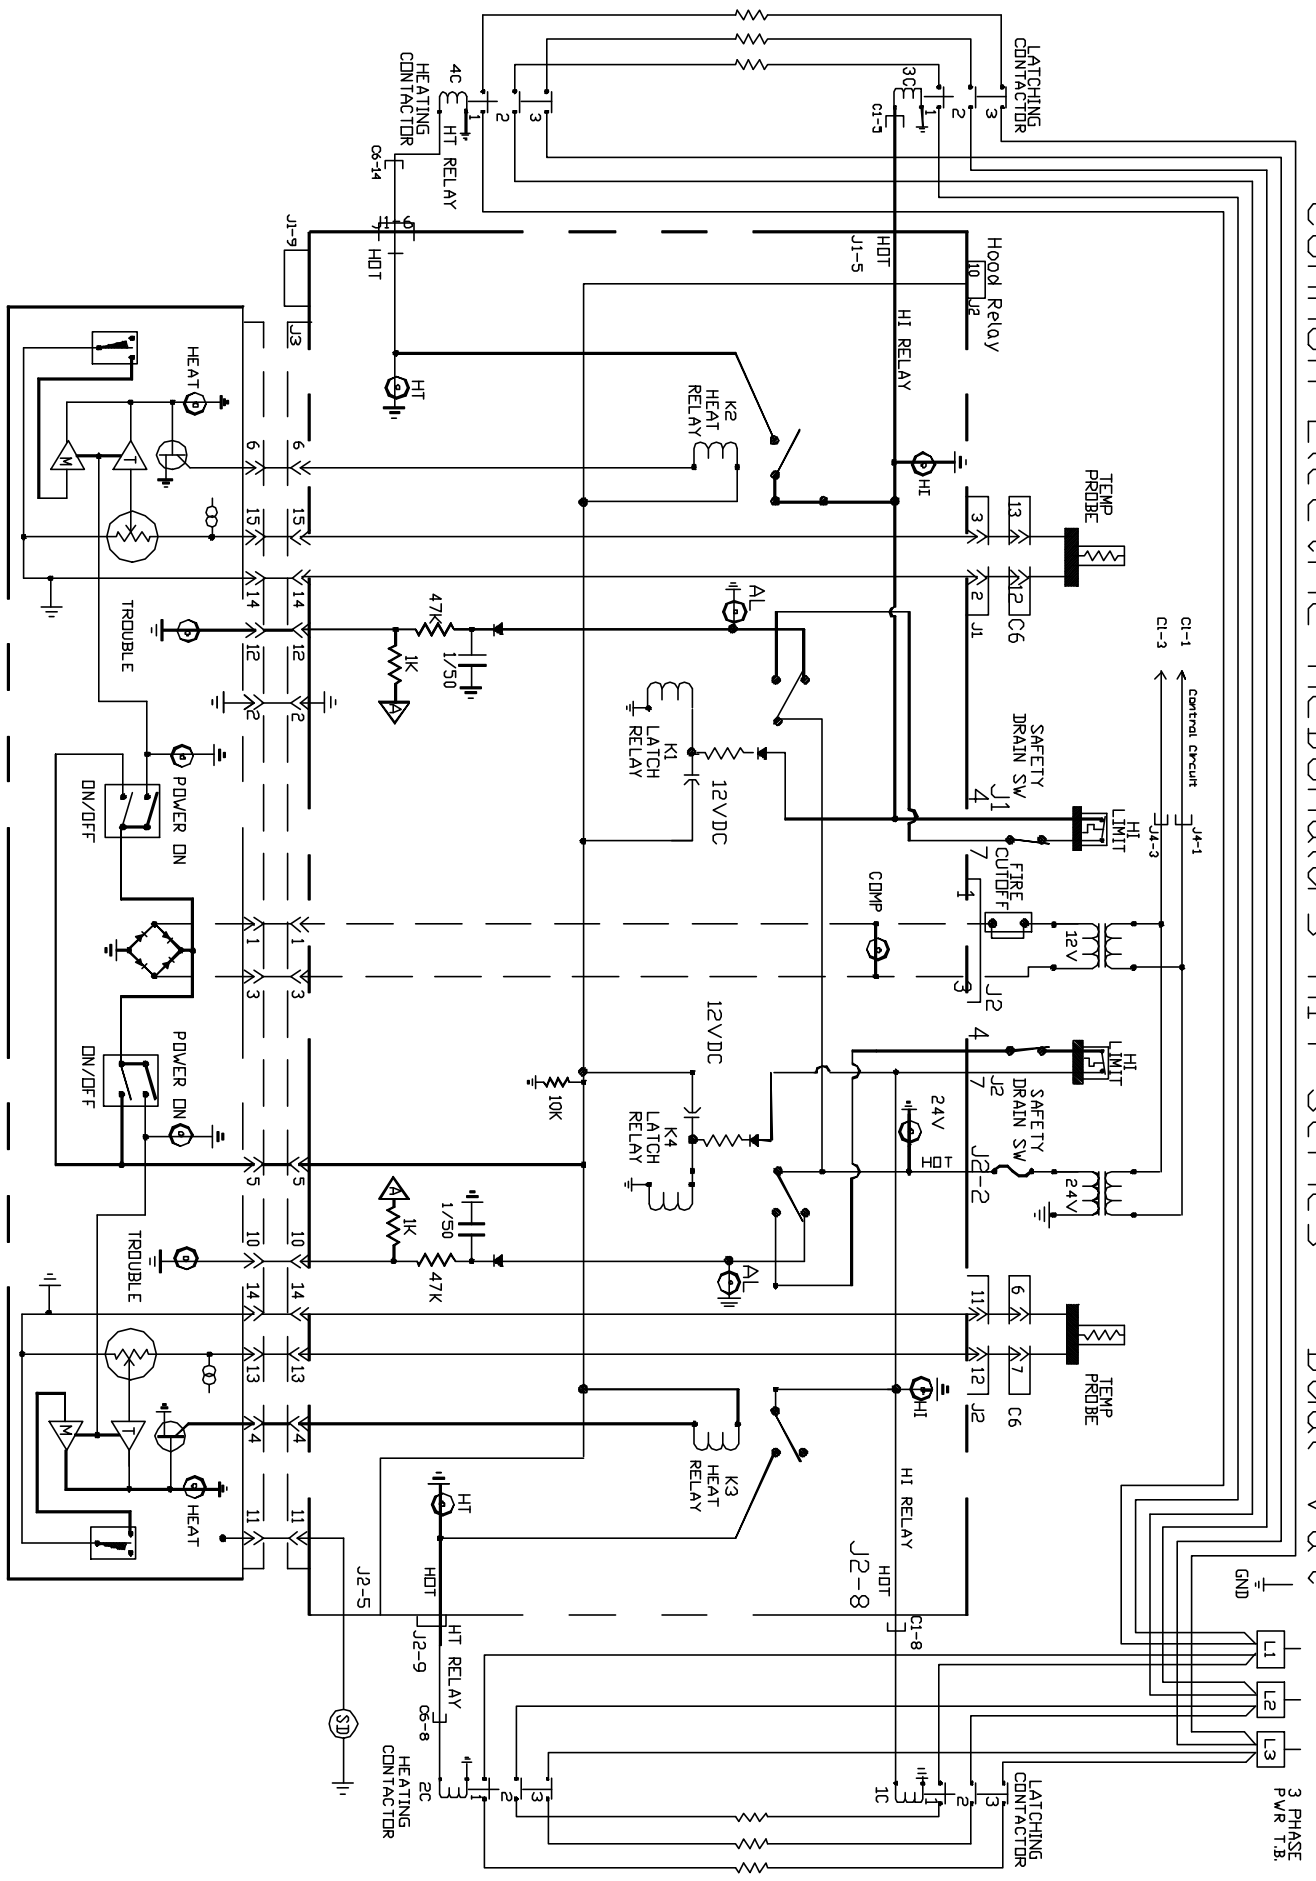

Common Electric McDonald's H14 Series - Dual Vat

Computer/Controller