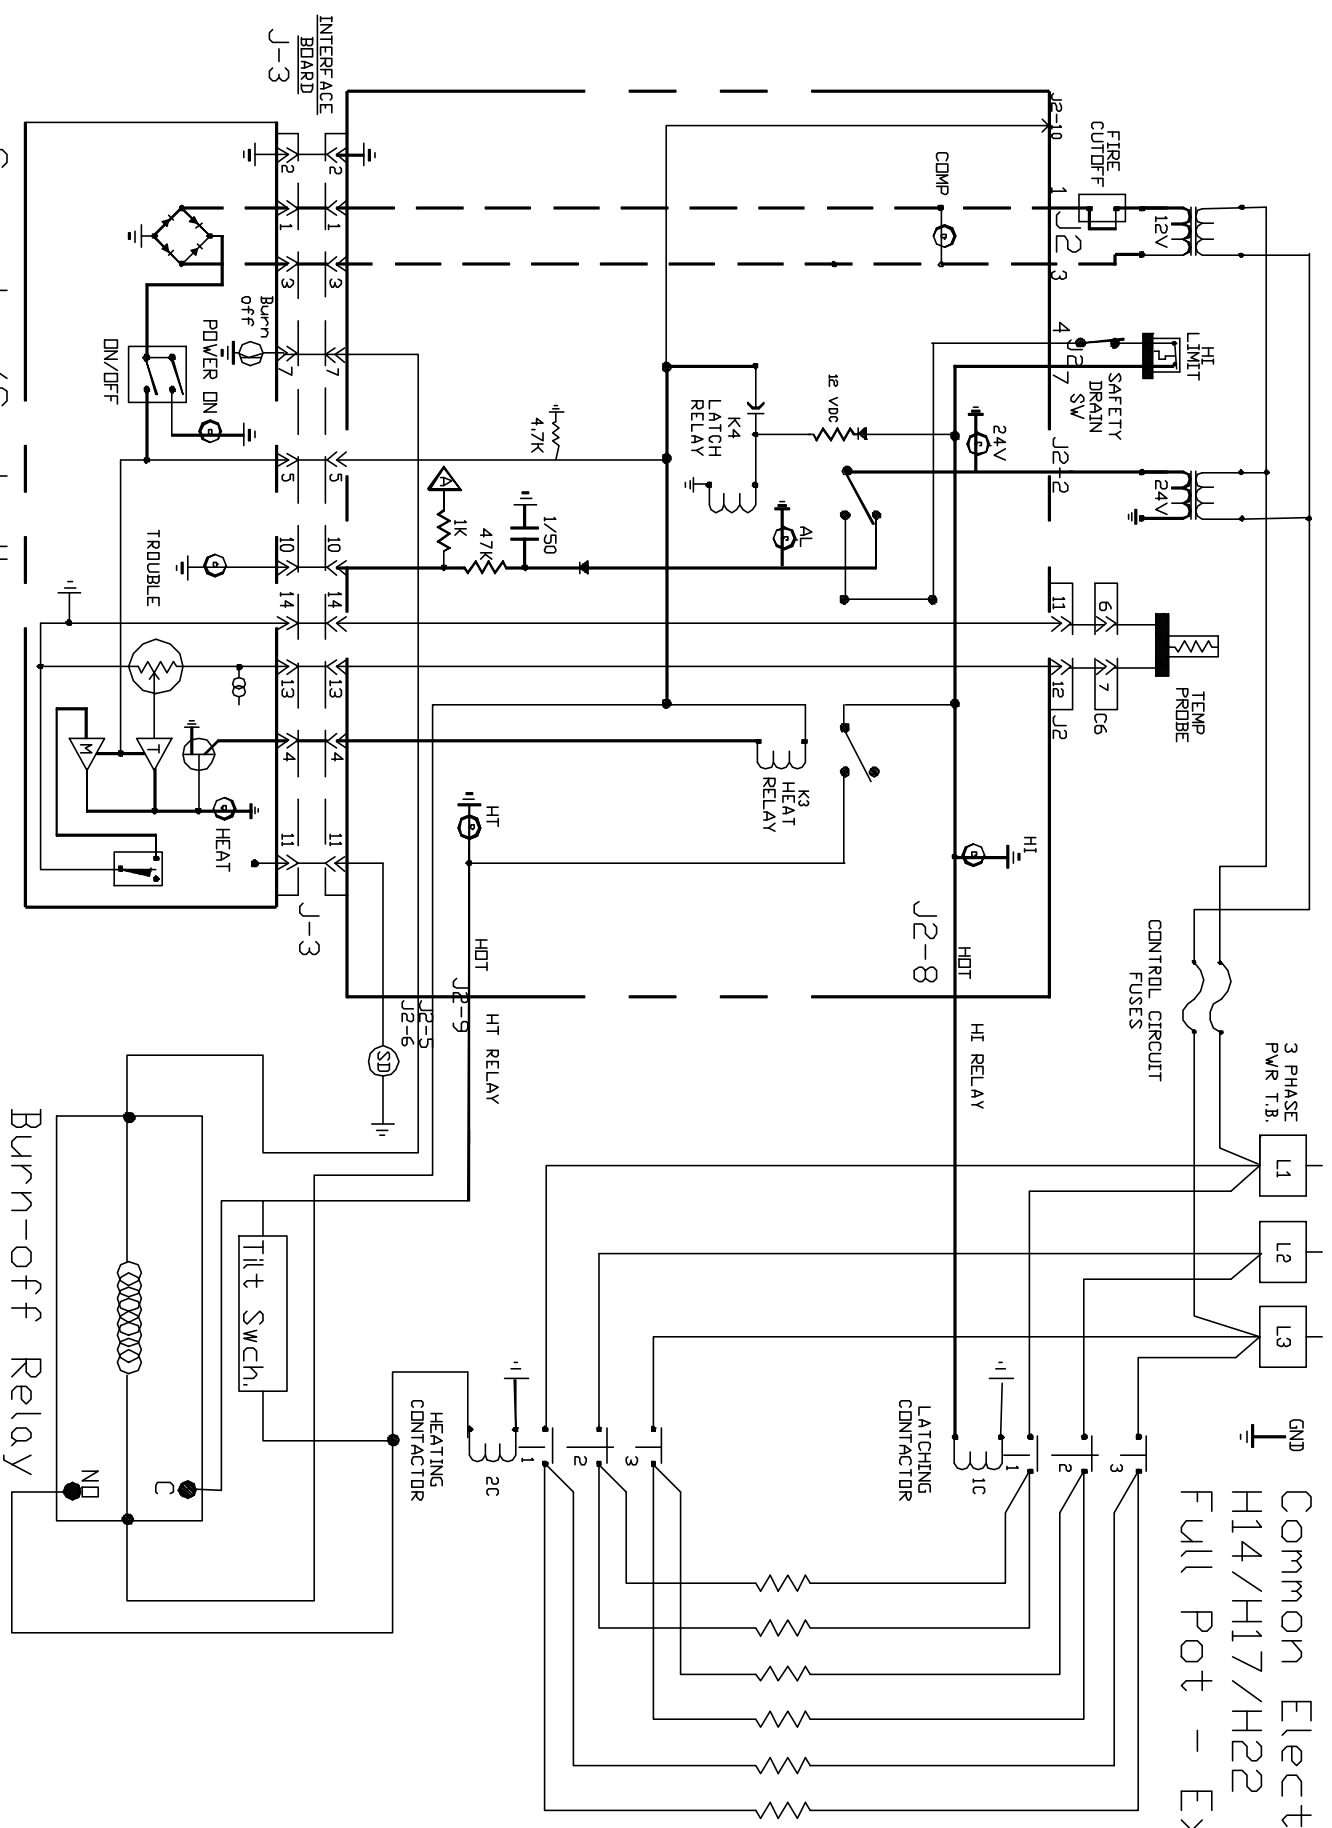

Common Electric  
H14/H17/H22 Series  
Full Pot - Export

Computer/Controller

Burn-off Relay