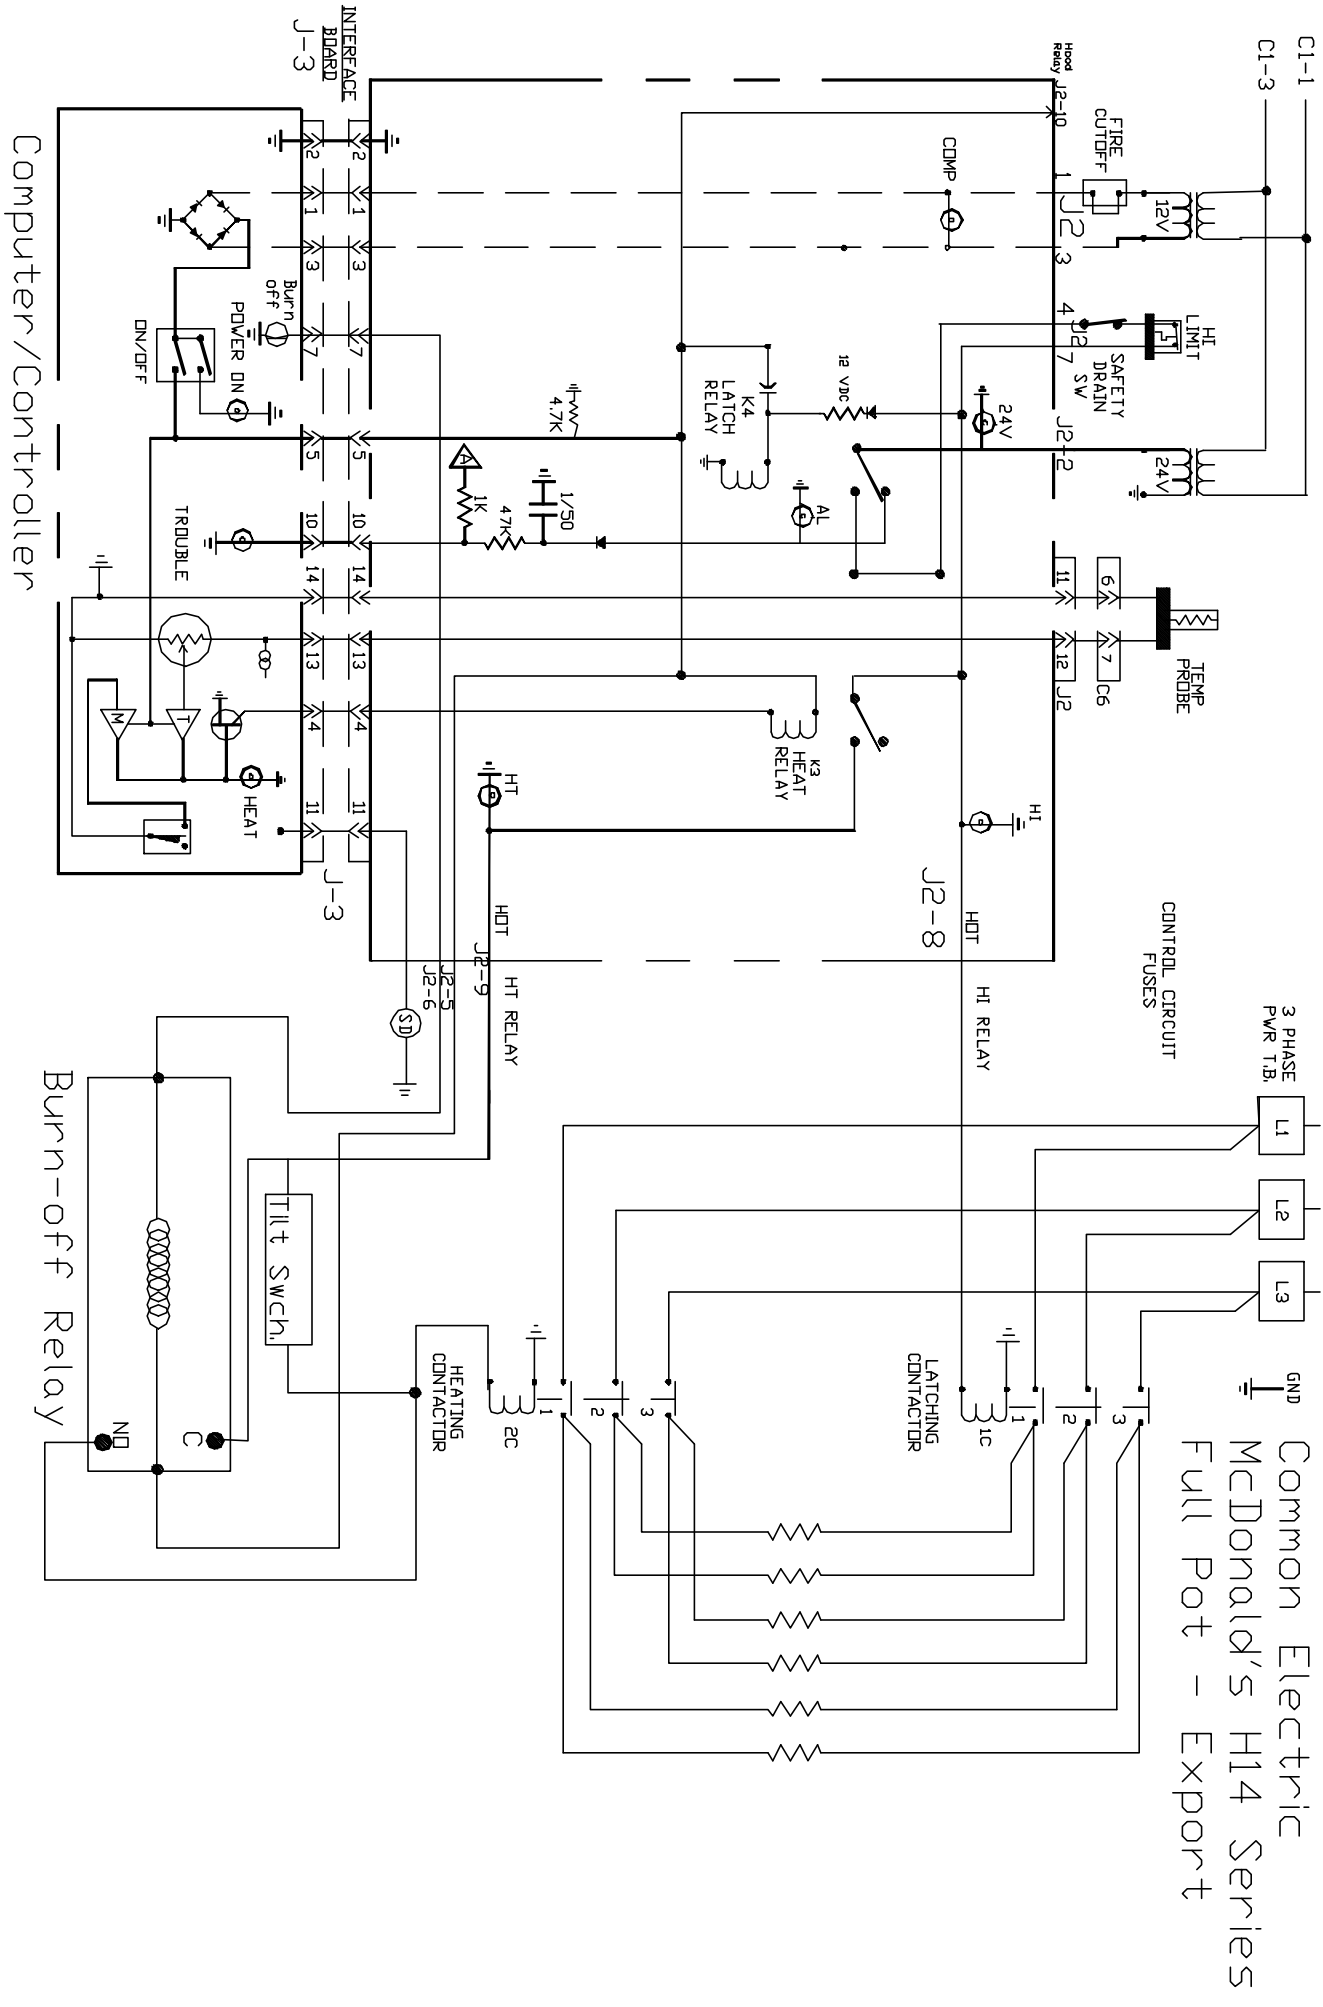

Common Electric  
 McDonald's H14 Series  
 Full Pot - Export

Computer/Controller

Burn-off Relay