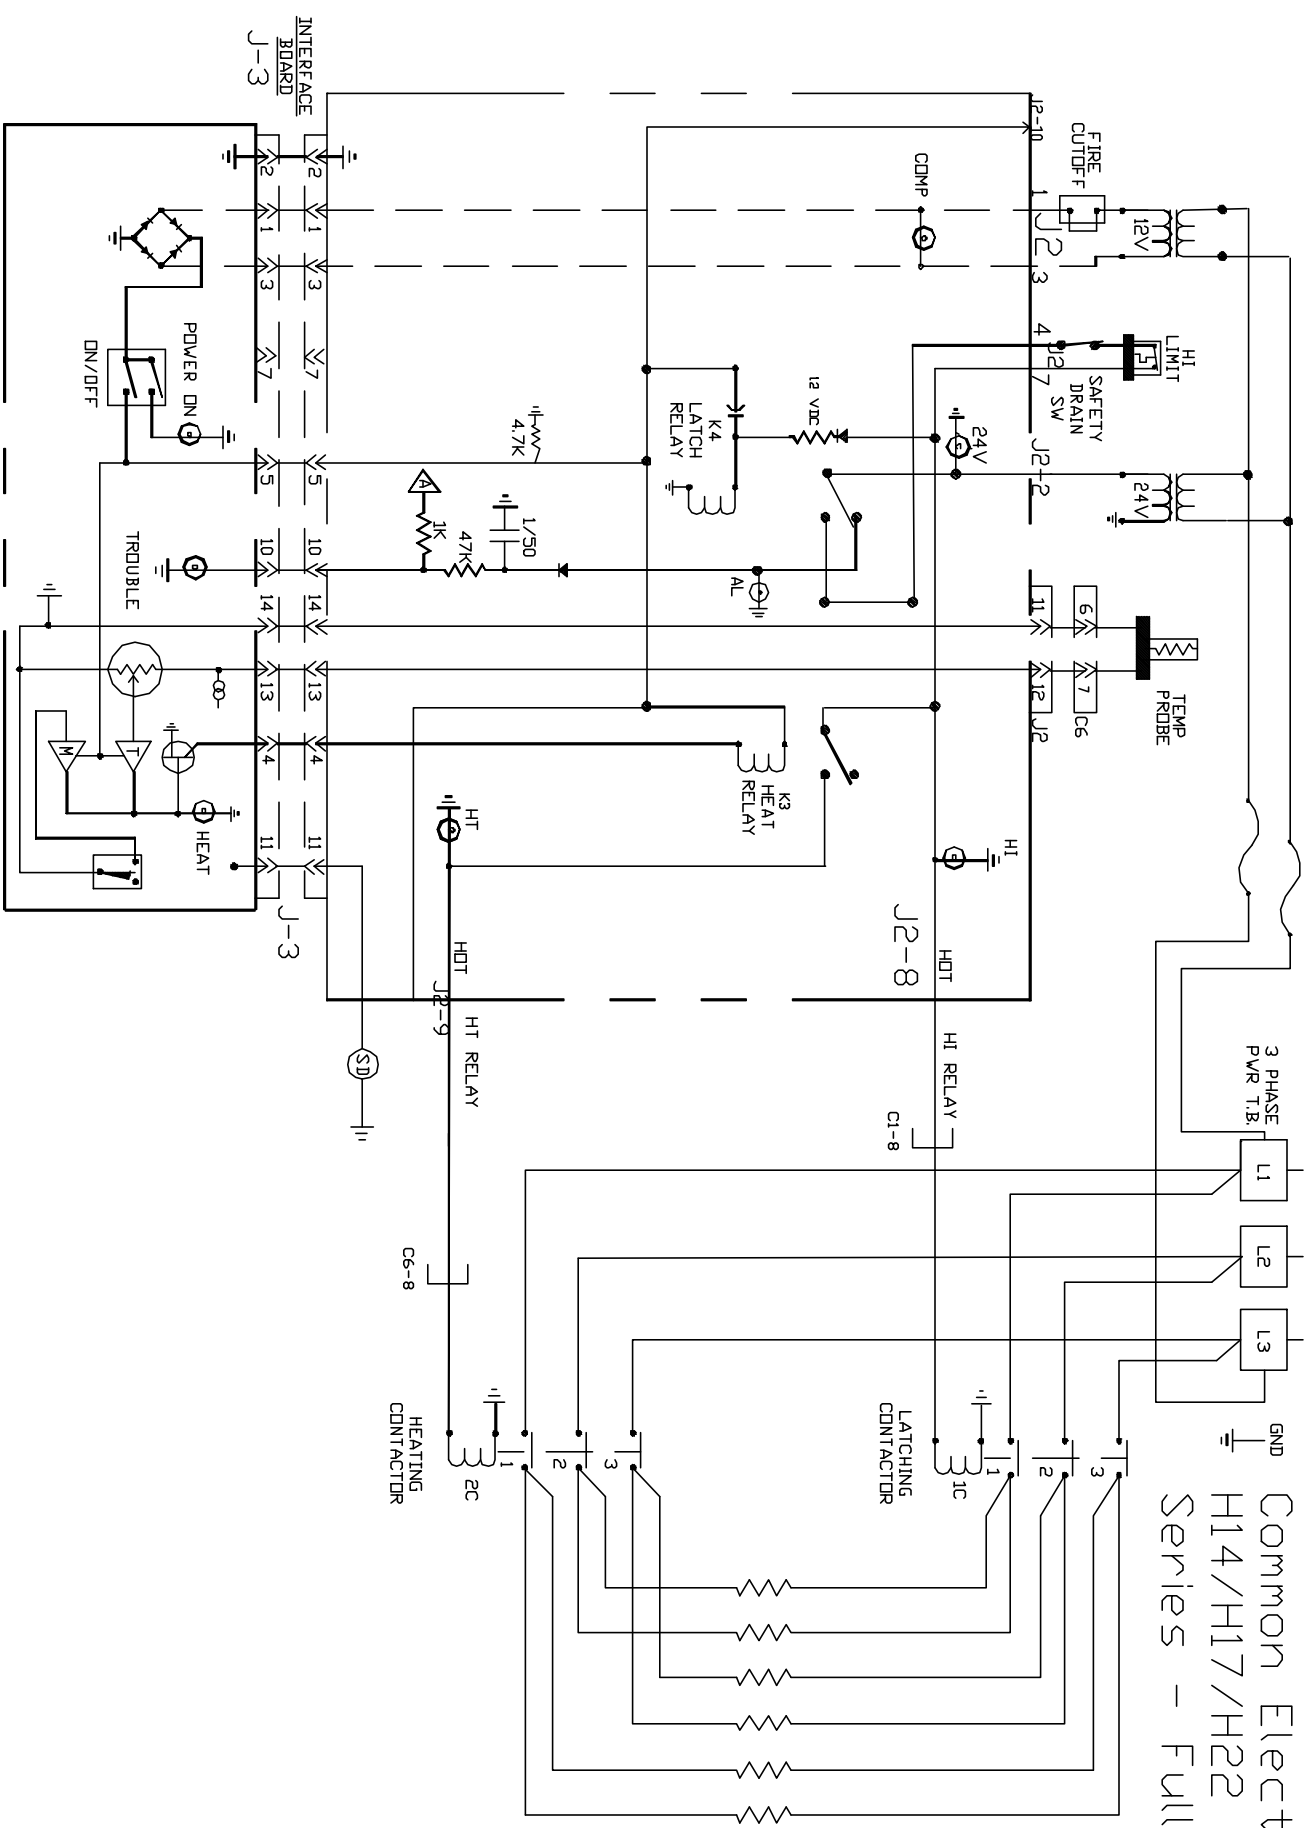

Control Circuit  
Fuses

3 PHASE PWR T.B.  
L1 L2 L3

GND

Common Electric  
H14/H17/H22  
Series - Full Vat

Computer/Controller