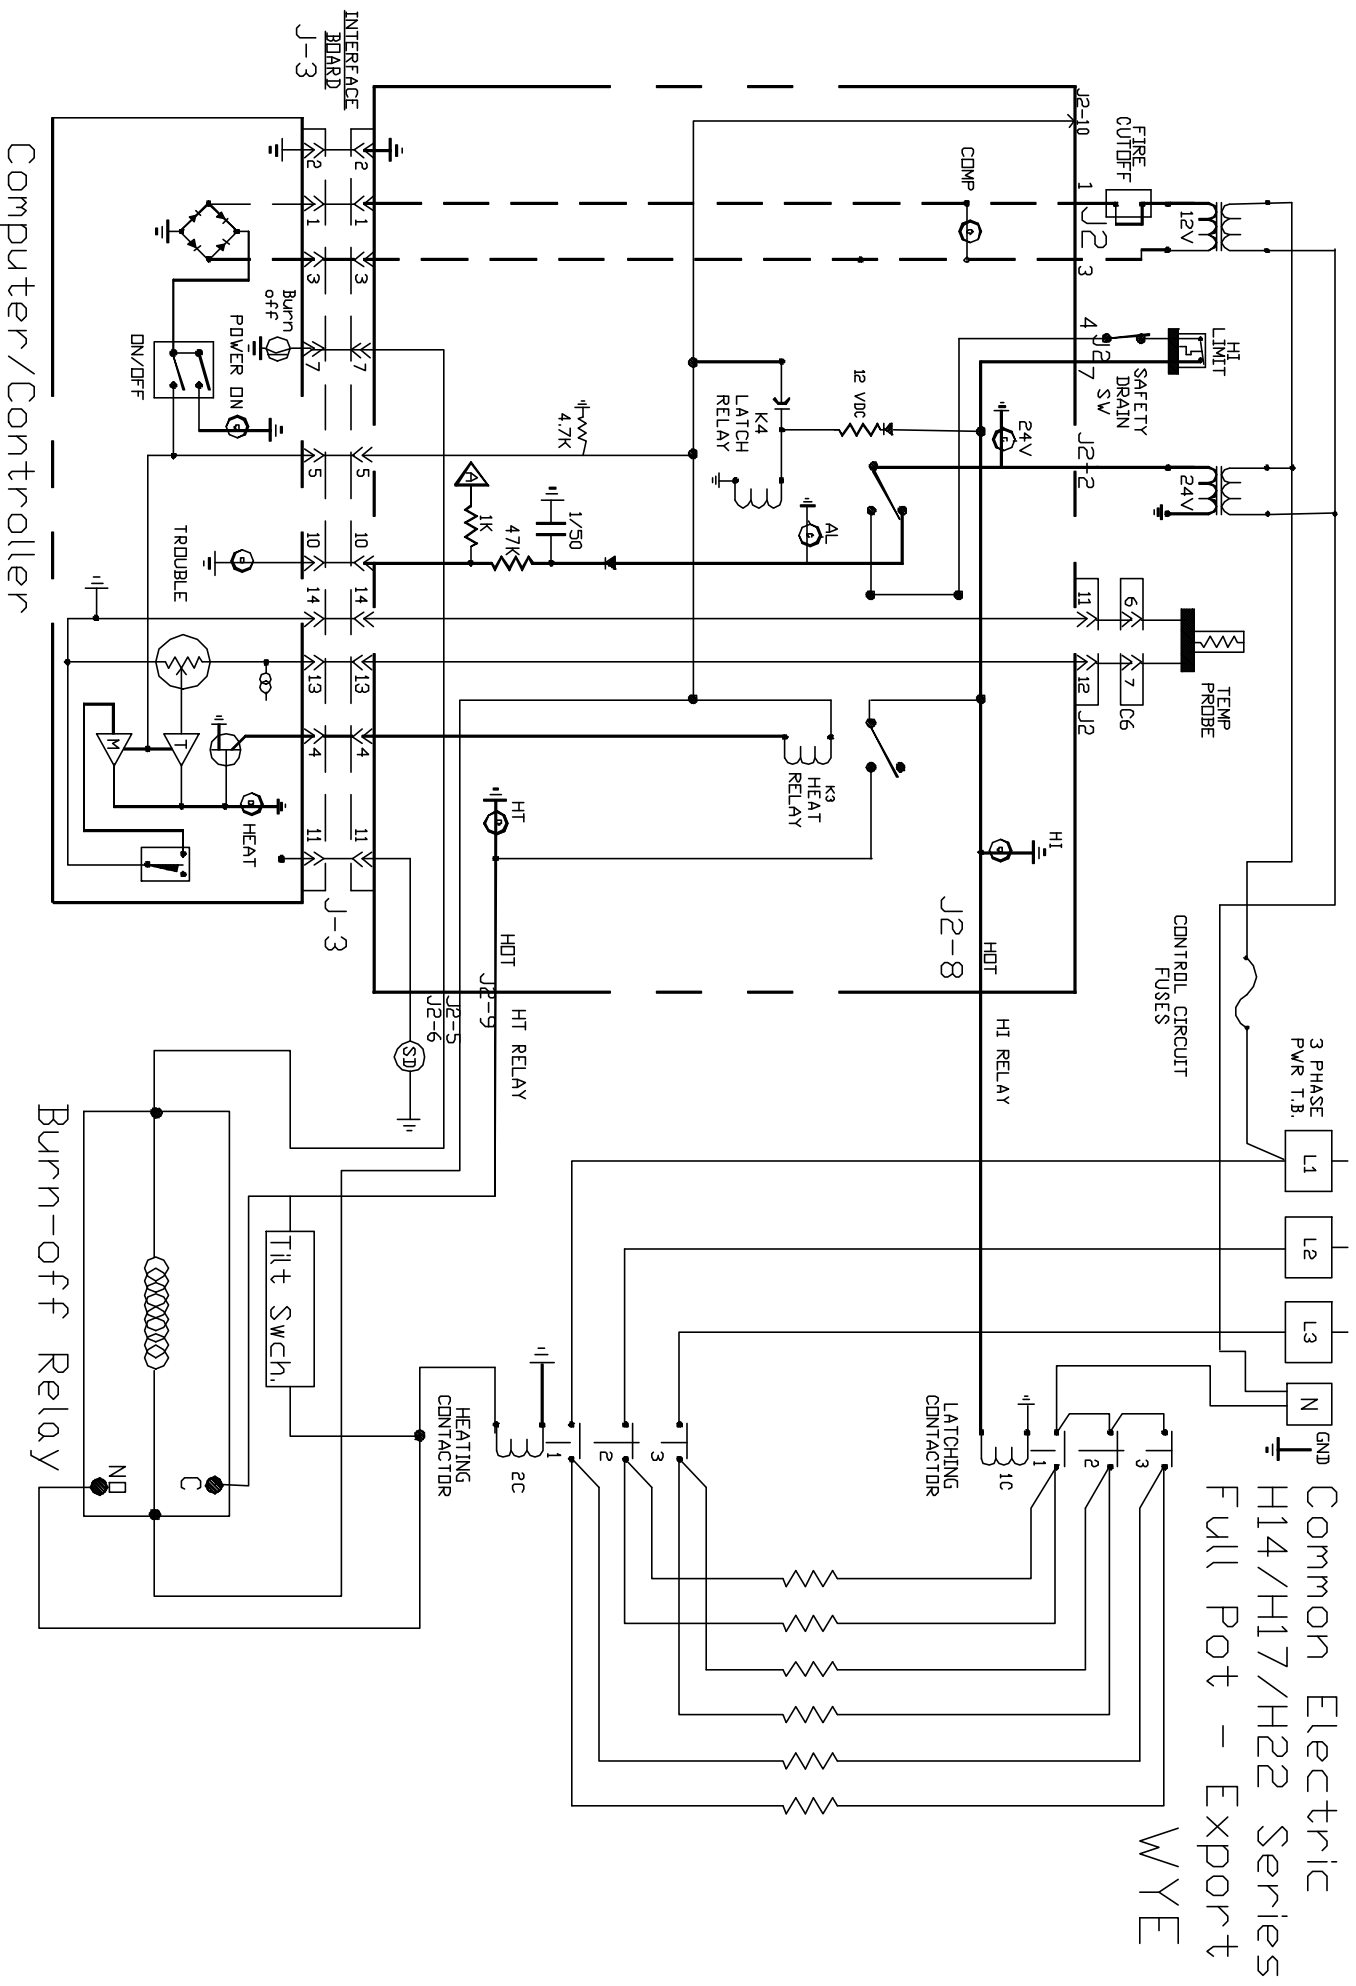

Common Electric
H14/H17/H22 Series
Full Pot - Export
WYE

Computer/Controller

Burn-off Relay